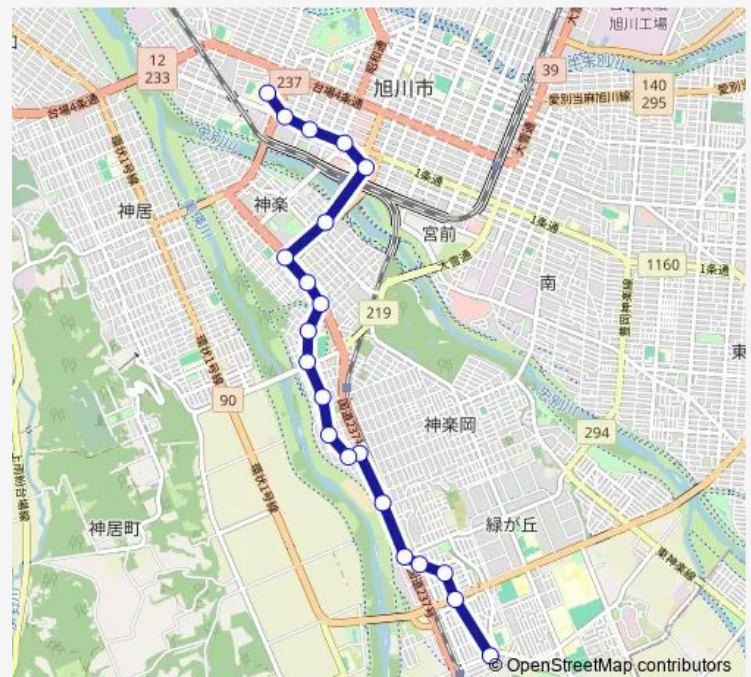

Route schedule

ごりょう公園前 — 旭川赤十字病院前

Monday	06:55
Tuesday	06:55
Wednesday	06:55
Thursday	06:55
Friday	06:55
Saturday	—
Sunday	—

Route info

Direction: ごりょう公園前

Stops: 21

Trip Duration: 0 hour 28 min

45-グリーンヒルズ日赤線

Direction

旭川赤十字病院前 — ごりょう公園前

20 stops

[Open route schedule](#)

旭川赤十字病院前

1条2丁目

1条4丁目

1条7丁目

Route schedule

旭川赤十字病院前 — ごりょう公園前

Monday 12:41

Tuesday 12:41

Wednesday 12:41

Thursday 12:41

Friday 12:41

Saturday —

Sunday —

Route info

Direction: 旭川赤十字病院前

Stops: 20

Trip Duration: 0 hour 28 min

Bus time schedules and route maps are available in an offline PDF at [busmaps.com](#). Use the [busmaps.com](#) website to see live bus times, train schedule or subway schedule, and step-by-step directions for all public transit in Asahikawa