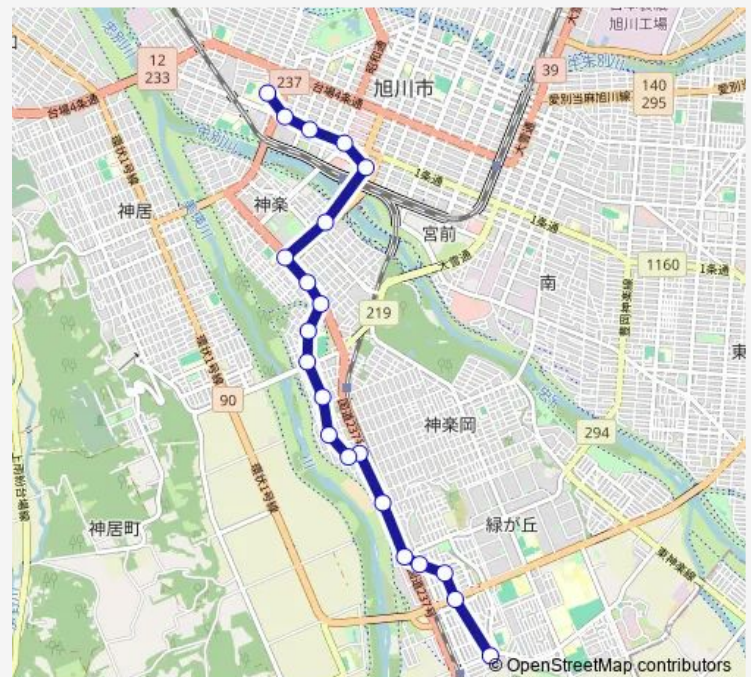

Route schedule

ごりょう公園前 — 旭川赤十字病院前

Monday	06:55
Tuesday	06:55
Wednesday	06:55
Thursday	06:55
Friday	06:55
Saturday	—
Sunday	—

Route info

Direction: ごりょう公園前

Stops: 21

Trip Duration: 0 hour 28 min

45-グリーンヒルズ日赤線

Direction

旭川赤十字病院前 — ごりょう公園前

20 stops

[Open route schedule](#)

旭川赤十字病院前

1条2丁目

1条4丁目

1条7丁目

Route schedule

旭川赤十字病院前 — ごりょう公園前

Monday 12:41

Tuesday 12:41

Wednesday 12:41

Thursday 12:41

Friday 12:41

Saturday —

Sunday —

Route info

Direction: 旭川赤十字病院前

Stops: 20

Trip Duration: 0 hour 28 min

Bus time schedules and route maps are available in an offline PDF at [busmaps.com](#). Use the [busmaps.com](#) website to see live bus times, train schedule or subway schedule, and step-by-step directions for all public transit in Asahikawa