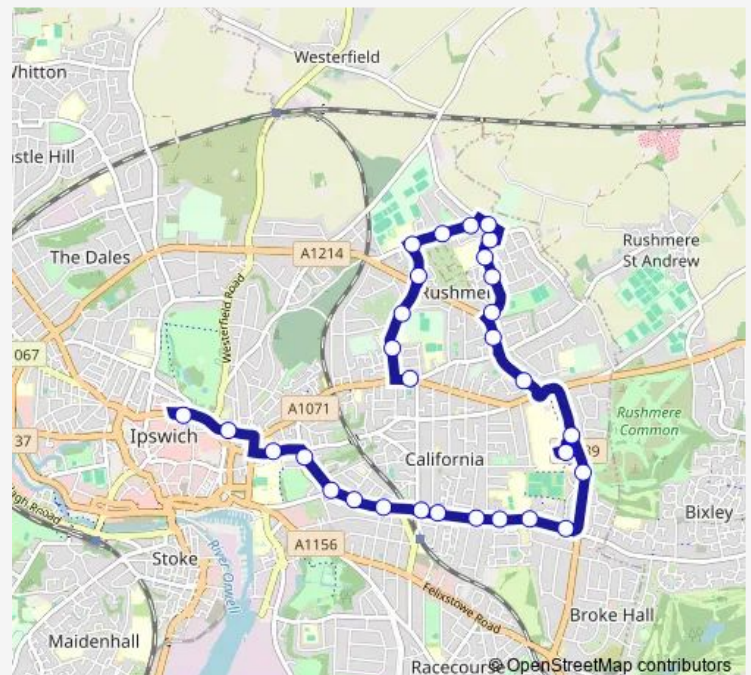

### Route schedule

Tower Ramparts Bus Station — Gordon Road

Monday 18:50-22:50

Tuesday 18:50-22:50

Wednesday 18:50-22:50

Thursday 18:50-22:50

Friday 18:50-22:50

Saturday 18:50-22:50

### Route info

Direction: Tower Ramparts Bus Station

Stops: 30

Trip Duration: 0 hour 25 min

■ 5E|Foxhall Five

BusMaps

Lanark Road

Rugby Club

## Route schedule

Cromarty Road — Tower Ramparts Bus Station

Monday 19:13-23:08

---

Tuesday 19:13-23:08

---

Wednesday 19:13-23:08

---

## Route info

Direction: Cromarty Road

Stops: 31

Trip Duration: 0 hour 26 min

Gladstone Road

Alexandra Park

Grove Lane

Dove Street