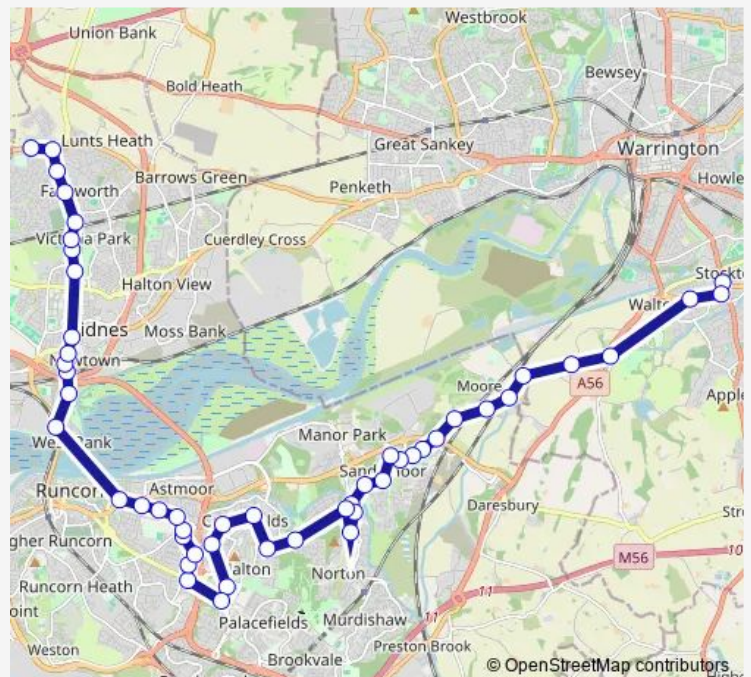

Gooseberry Lane

Windmill Hill

Norton Priory

Route schedule

Mullberry Tree Pub — Hillcrest

Monday 07:42

Tuesday 07:42

Wednesday 07:42

Thursday 07:42

Friday 07:42

Saturday —

Sunday —

Route info

Direction: Mullberry Tree Pub

Stops: 50

Trip Duration: 1 hour 8 min