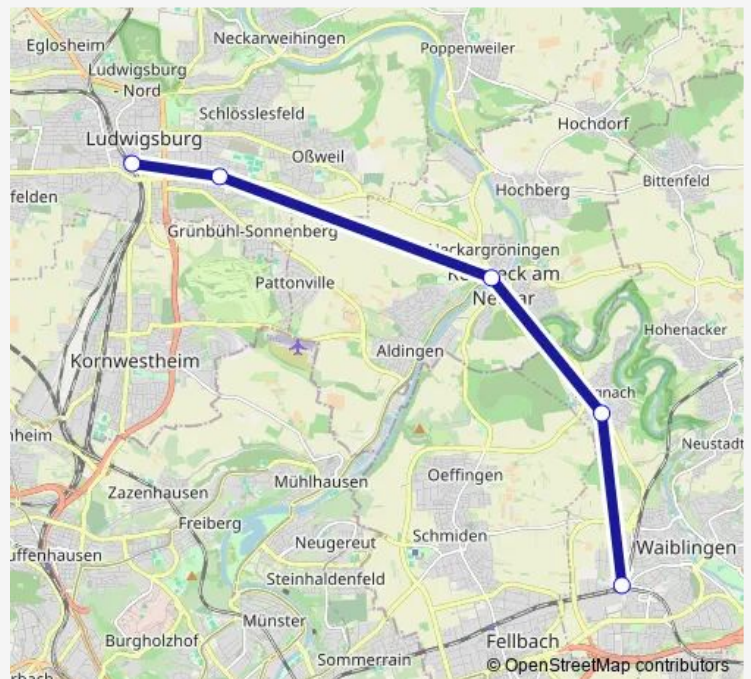

Bus X43

[Go to website](#)

Direction

Waiblingen — Ludwigsburg

5 stops

[Open route schedule](#)

Waiblingen

Hegnach Neckarstraße

Neckargröningen Remseck

Ludwigsburg Friedrichstraße

Ludwigsburg

Route schedule

Waiblingen — Ludwigsburg

Monday 05:46-20:46

Tuesday 05:46-20:46

Wednesday 05:46-20:46

Thursday 05:46-20:46

Friday 05:46-20:46

Saturday 08:16-18:16

Sunday —

Route info

Direction: Waiblingen

Stops: 5

Trip Duration: 0 hour 28 min

X43

Direction

Ludwigsburg — Waiblingen

5 stops

[Open route schedule](#)

Ludwigsburg

Ludwigsburg Friedrichstraße

Neckargröningen Remseck