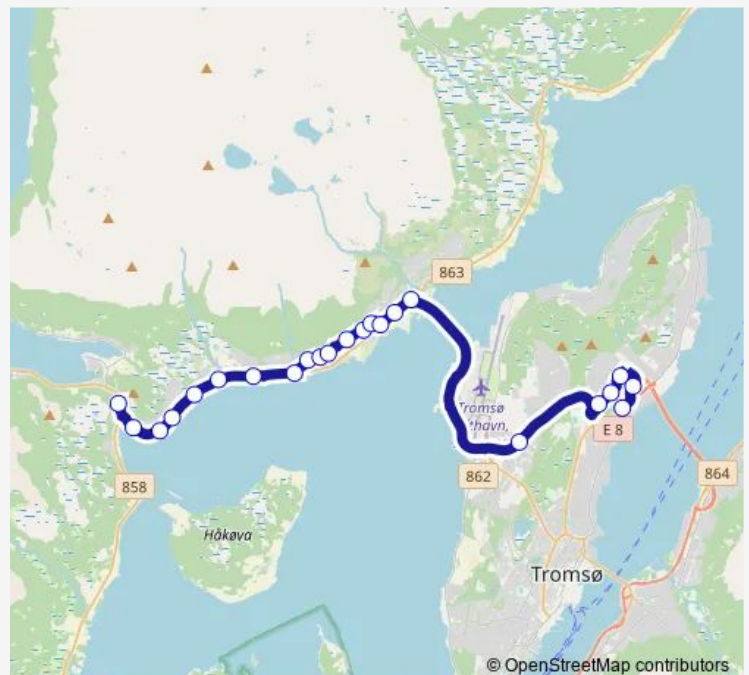

Thursday 06:20-09:30

Friday 06:20-09:30

Saturday —

Sunday —

Route info

Direction: Eidkjosen

Stops: 23

Trip Duration: 0 hour 32 min

■ X43 — Direkterute Eidkjosen

Forskningsparken

Breivika

Direction

Breivika — Eidkjosen

23 stops

[Open route schedule](#)

Breivika