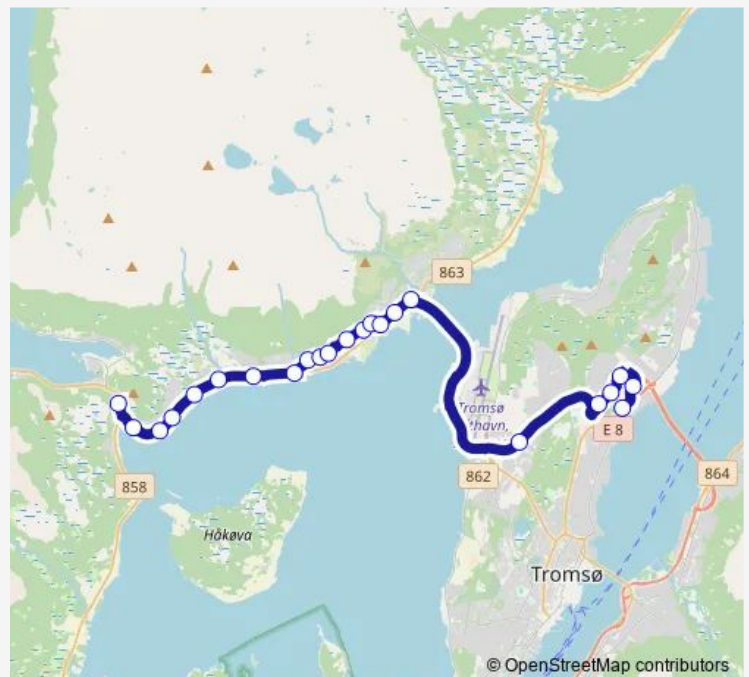

Thursday 06:20-09:30

Friday 06:20-09:30

Saturday —

Sunday —

Route info

Direction: Eidkjosen

Stops: 23

Trip Duration: 0 hour 31 min

■ X43 — Direkterute Eidkjosen

Forskningsparken

Breivika

Direction

Breivika — Eidkjosen

23 stops

[Open route schedule](#)

Breivika