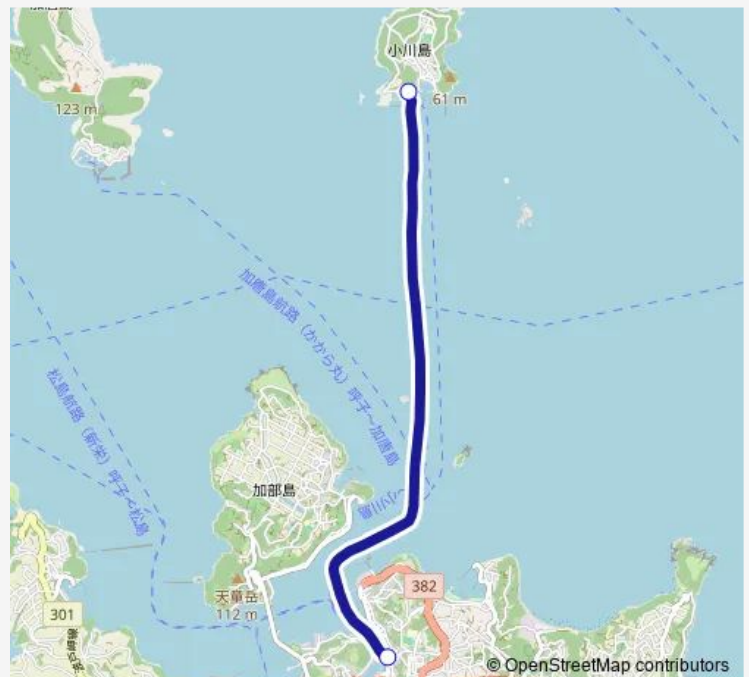

Monday 07:00-17:00

Tuesday 07:00-17:00

Wednesday 07:00-17:00

Thursday 07:00-17:00

Friday 07:00-17:00

Saturday 07:00-17:00

Sunday 07:00-17:00

Route info

Direction:

Stops: 0

Trip Duration: – min

■ 小川島 ~ 呼子航路

Direction

undefined — undefined

0 stops

[Open route schedule](#)