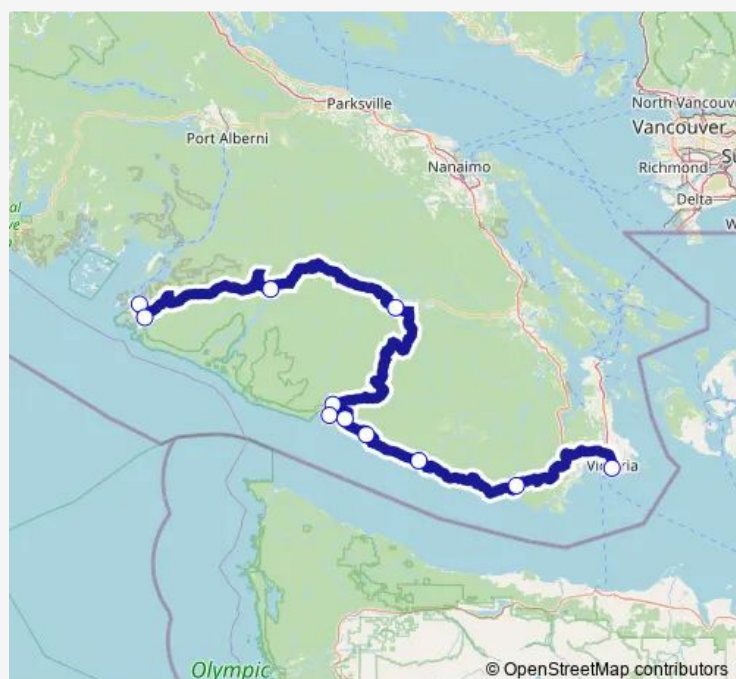

Nitnaht Junction

Honeymoon Bay

Gordon River

Port Renfrew

Parkinson Creek

Sombrio Beach

China Beach

Sooke

Saturday 13:15

Sunday 13:15

Route info

Direction: Bamfield

Stops: 11

Trip Duration: 6 hour 30 min

Wcte — West Coast Trail Expres

Direction

Victoria (Capital City Station) — Bamfield

11 stops

[Open route schedule](#)

Victoria (Capital City Station)

Sooke

China Beach

Sombrio Beach

Parkinson Creek

Port Renfrew

Gordon River

Honeymoon Bay

Nitnaht Junction

Pachena Bay

Bamfield

Route schedule

Victoria (Capital City Station) — Bamfield