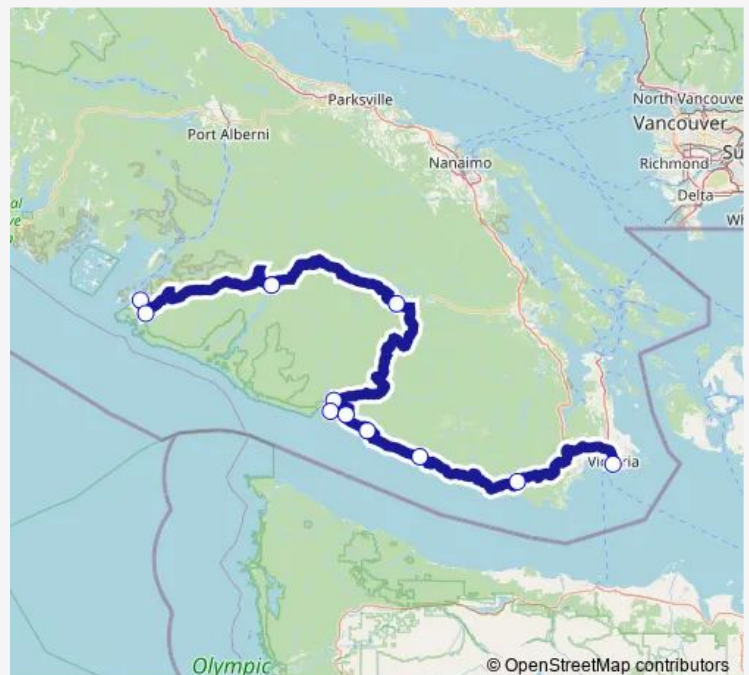

Bus WCTE West Coast Trail Express

[Go to website](#)

Direction

Bamfield — Victoria (Capital City Station)

11 stops

[Open route schedule](#)

Bamfield

Pachena Bay

Nitnaht Junction

Honeymoon Bay

Gordon River

Port Renfrew

Parkinson Creek

Sombrio Beach

China Beach

Sooke

Victoria (Capital City Station)

Route schedule

Bamfield — Victoria (Capital City Station)

Monday 13:15

Tuesday 13:15

Wednesday 13:15

Thursday 13:15

Friday 13:15

Saturday 13:15

Sunday 13:15

Route info

Direction: Bamfield

Stops: 11

Trip Duration: 6 hour 30 min

WCTE — West Coast Trail Express

BusMaps