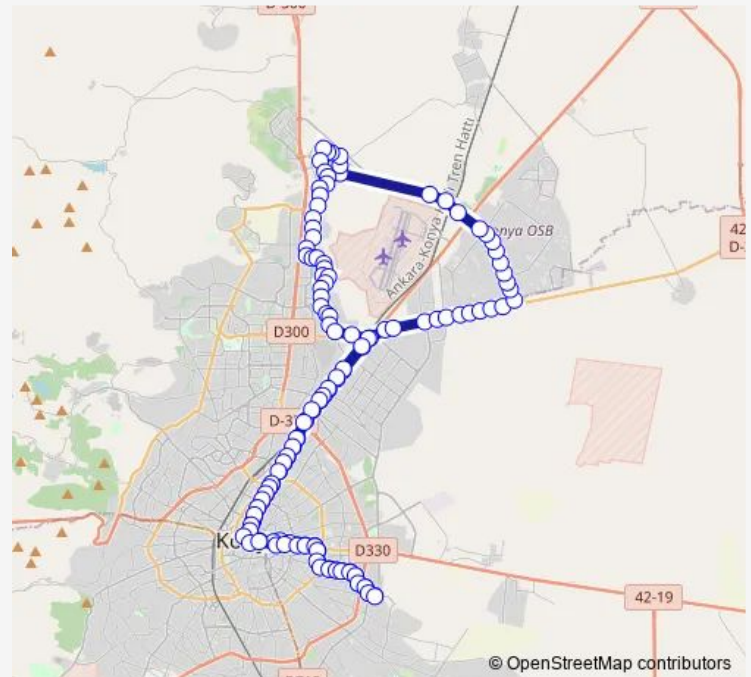

15 Temmuz Şehitler Durağı

### Route schedule

Yolboyu — Yolboyu

Monday 06:00-13:30

Tuesday 06:00-13:30

Wednesday 06:00-13:30

Thursday 06:00-13:30

Friday 06:00-13:30

Saturday 06:00-14:00

### Route info

Direction: Yolboyu

Stops: 139

Trip Duration: 1 hour 54 min

44-A — 2. Organize Bosna - 2. Organize Bosna

BusMaps

Beşyol

Nesrin Ayşegül İlkokulu