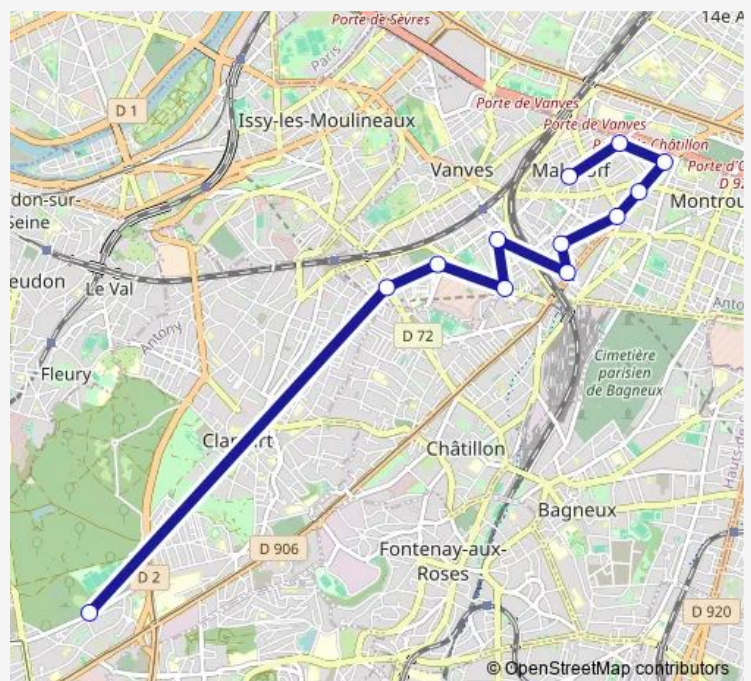

Rond-Point Gagarine

Jules Guesde

Colonel Fabien

Cimetiere Intercommunal

Route schedule

Hotel DE Ville DE Malakoff — Cimetiere Intercommunal

Monday 07:44-13:09

Tuesday —

Wednesday 08:24-19:14

Thursday 07:44-19:14

Friday 08:24-19:14

Saturday 07:44-19:14

Sunday 07:44-13:09

Route info

Direction: Hotel DE Ville DE Malakoff

Stops: 12

Trip Duration: 0 hour 31 min

L'Hirondelle — Hironde (Cimetiere Intercommunal <-> Hotel DE Ville DE Malakoff) - Aller

Direction

Cimetiere Intercommunal — Pierre Brossolette - Gabriel Peri

14 stops

[Open route schedule](#)