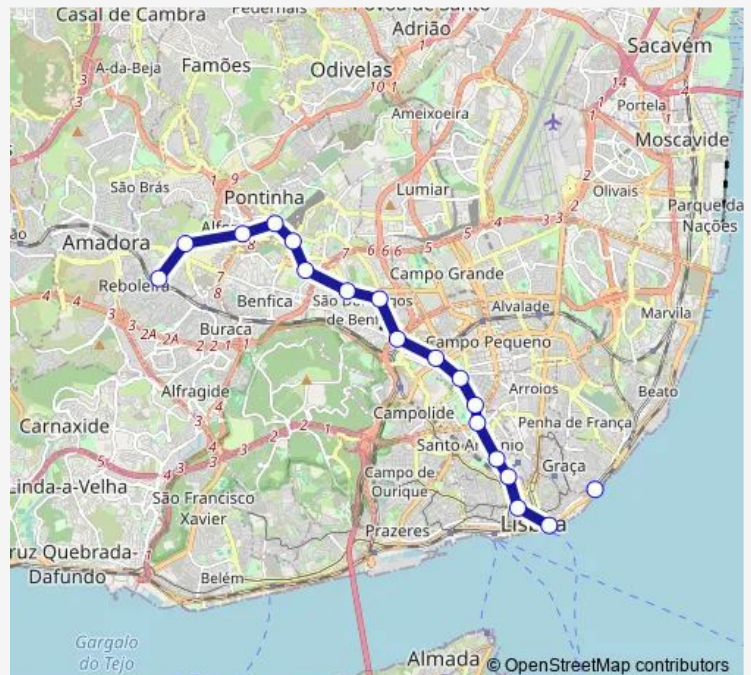

Route schedule

Santa Apolónia — Reboleira

Monday 06:30-22:30

Tuesday 06:30-22:30

Wednesday 06:30-22:30

Thursday 06:30-22:30

Friday 06:30-22:30

Saturday 06:30-22:20

Sunday 06:30-22:20

Route info

Direction: Santa Apolónia

Stops: 18

Trip Duration: 0 hour 28 min

■ Azul - Reboleira

Metro time schedules and route maps are available in an offline PDF at busmaps.com. Use the busmaps.com website to see live bus times, train schedule or subway schedule, and step-by-step directions for all public transit in Lisbon