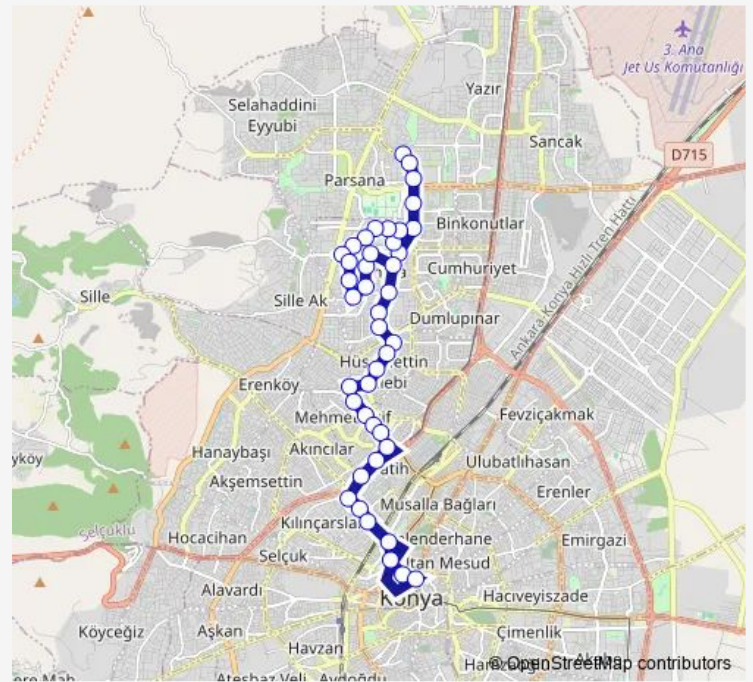

Thursday 07:02-22:55

Friday 07:02-22:55

Saturday 07:02-23:05

Sunday 08:12-21:40

Route info

Direction: Kültürpark Turnike 2

Stops: 44

Trip Duration: 0 hour 32 min

Monday 06:20-22:25

Tuesday 06:20-22:25

Wednesday 06:20-22:25

Thursday 06:20-22:25

Friday 06:20-22:25

Saturday 06:20-22:25

Sunday 07:30-21:00

Route info