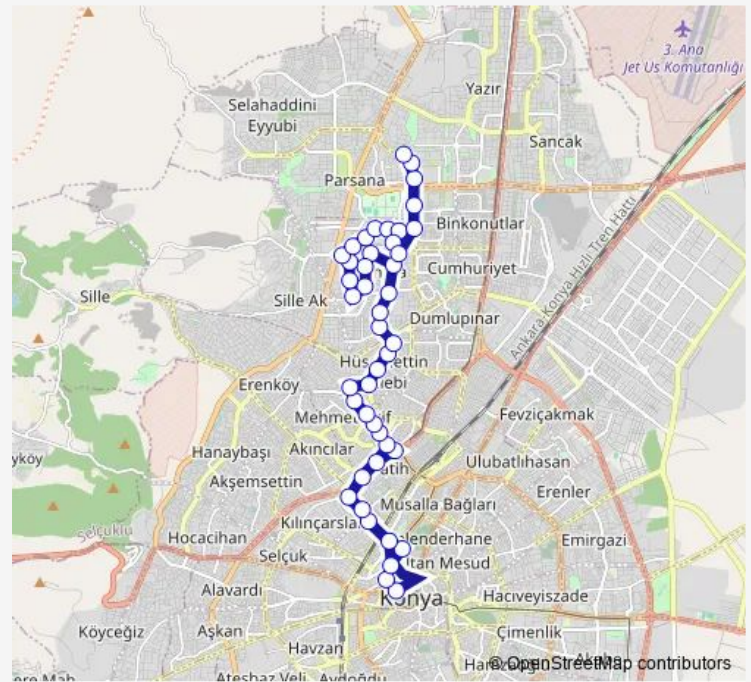

Thursday 06:20-22:25

Friday 06:20-22:25

Saturday 06:20-22:25

Sunday 07:30-21:00

Route info

Direction: Türk Telekom Lisesi

Stops: 42

Trip Duration: 0 hour 41 min

Wednesday 07:02-22:55

Thursday 07:02-22:55

Friday 07:02-22:55

Saturday 07:02-23:05

Sunday 08:12-21:40

Route info

Direction: Kültürpark Turnike 1

Stops: 44