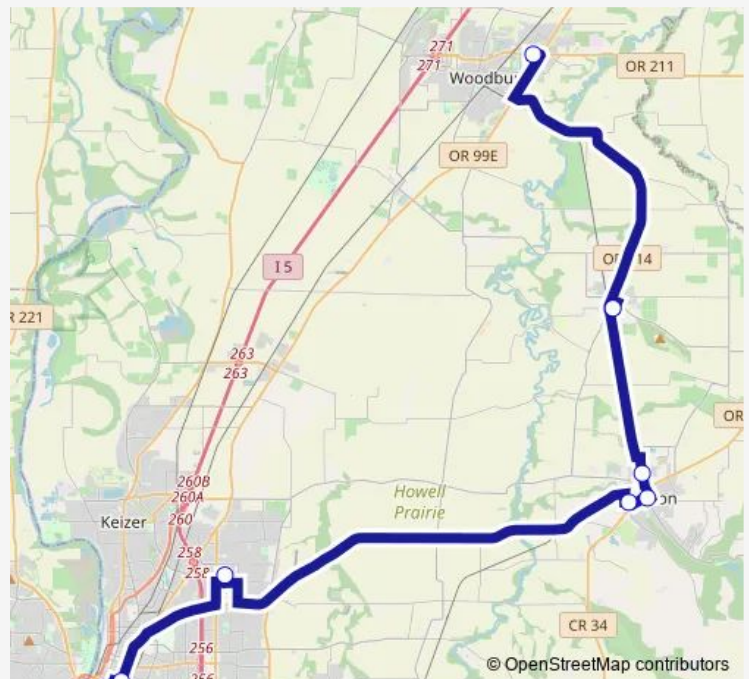

Bus 20x North Marion County / Salem Express

[Go to website](#)

Direction

Downtown Transit Center - Bay V — Woodburn Bi-Mart - 1700 Mt Hood Ave

8 stops

[Open route schedule](#)

- Downtown Transit Center - Bay V
- Capitol @ Marion
- Chemeketa College - Bldg 2 - Bay D
- Silverton Hospital - Center @ Fairview
- Silverton Downtown - 1st @ Lewis
- Silverton Roth's - 2nd @ Bowtie
- Mt. Angel - Church @ Cleveland
- Woodburn Bi-Mart - 1700 Mt Hood Ave

Route schedule

Downtown Transit Center - Bay V — Woodburn Bi-Mart - 1700 Mt Hood Ave

Monday	07:30-17:30
Tuesday	07:30-17:30
Wednesday	07:30-17:30
Thursday	07:30-17:30
Friday	07:30-17:30
Saturday	09:30-15:47
Sunday	—

Route info

Direction: Downtown Transit Center - Bay V

Stops: 8

Trip Duration: 1 hour 10 min

20x — North Marion County / Salem Express

Direction

Woodburn Bi-Mart - 1700 Mt Hood Ave — Downtown
Transit Center - Bay V

8 stops

[Open route schedule](#)

Woodburn Bi-Mart - 1700 Mt Hood Ave

Mt. Angel - Church @ Cleveland

Silverton Roth's - 2nd @ Bowtie

Silverton Downtown - 1st @ Lewis

Silverton Hospital - Center @ Fairview

Chemeketa College - Bldg 2 - Bay D