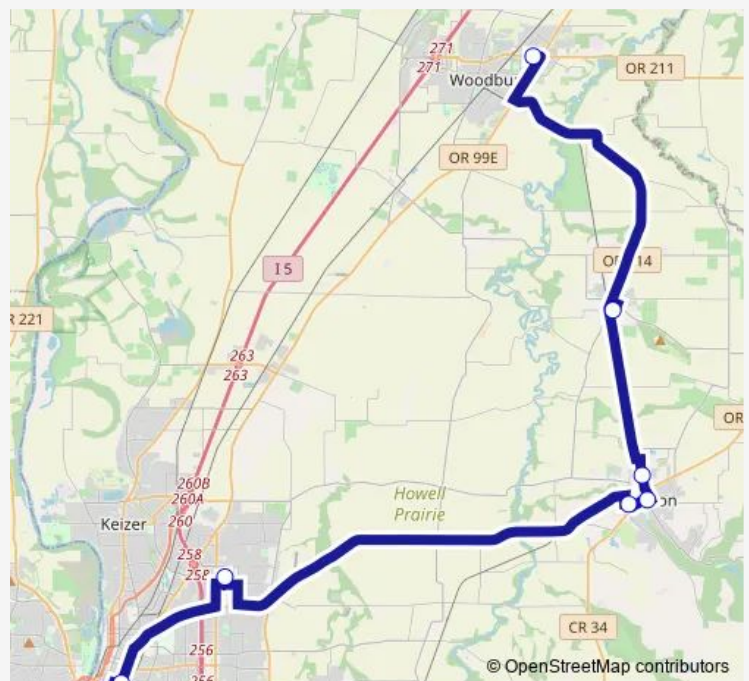

Bus 20X North Marion County / Salem Express

[Go to website](#)

Direction

Downtown Transit Center - Bay V — Woodburn Bi-Mart - 1700 Mt Hood Ave

8 stops

[Open route schedule](#)

Downtown Transit Center - Bay V

Capitol @ Marion

Chemeketa College - Bldg 2 - Bay D

Silverton Hospital - Center @ Fairview

Silverton Downtown - 1st @ Lewis

Silverton Roth's - 2nd @ Bowtie

Mt. Angel - Church @ Cleveland

Woodburn Bi-Mart - 1700 Mt Hood Ave

Route schedule

Downtown Transit Center - Bay V — Woodburn Bi-Mart - 1700 Mt Hood Ave

Monday	07:30-17:30
Tuesday	07:30-17:30
Wednesday	07:30-17:30
Thursday	07:30-17:30
Friday	07:30-17:30
Saturday	09:30-15:47
Sunday	—

Route info

Direction: Downtown Transit Center - Bay V

Stops: 8

Trip Duration: 1 hour 10 min

20X — North Marion County / Salem Express

DirectionWoodburn Bi-Mart - 1700 Mt Hood Ave — Downtown
Transit Center - Bay V