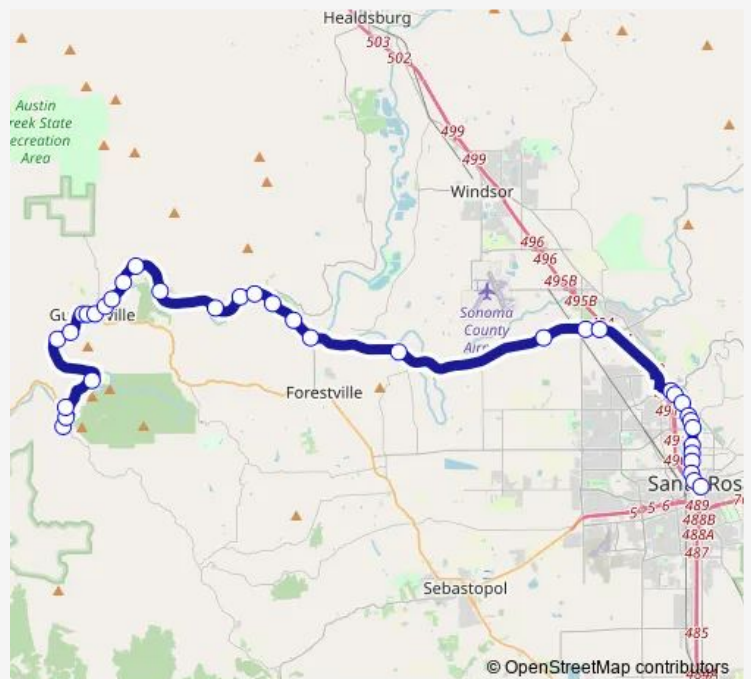

River Rd & Rio Vista

Mirabel Rd Ext & River Rd

River Rd & Trenton-Healdsburg Rd

Route schedule

Monte Rio (Creekside Park) — Santa Rosa Transit Mall

Monday 06:45

Tuesday 06:45

Wednesday 06:45

Thursday 06:45

Friday 06:45

Saturday —

Sunday —

Route info

Direction: Monte Rio (Creekside Park)

Stops: 38

Trip Duration: 0 hour 57 min

20X — Russian River Area, Santa Rosa

River Rd & Woolsey Rd

River Rd & Fulton Rd

River Rd & W of Hwy 101

Mendocino Ave & Fountain Grove Pkwy

Mendocino Ave & Bicentennial Way

Russell & Ventura (Kaiser Stop)

County Admin Center (Ventura Ave)

Route info

Direction: Santa Rosa Transit Mall

Stops: 37

Trip Duration: 1 hour 14 min

River Rd & Foothill Blvd

River Rd & Bonita Ave

Hwy 116 & Old River Rd

River Rd & Armstrong Woods Rd