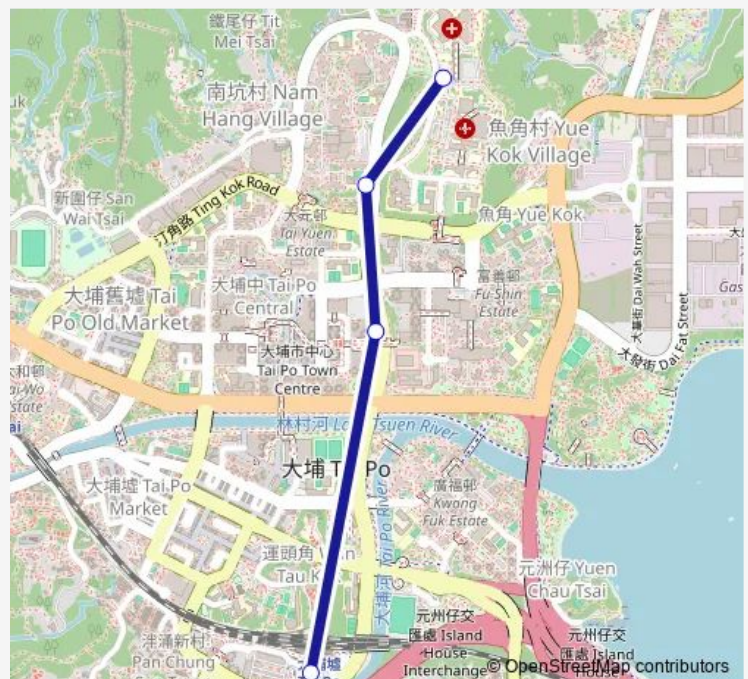

Bus 20X TAI PO Market Station - TAI PO Nethersole Hospital (Supplementary Express Service)

[Go to website](#)

Direction

TAI PO Market Station Minibus Terminus — Chuen ON Road, Near Alice HO MIU Ling Nethersole Hospital|Tai PO Nethersole Hospital

4 stops

[Open route schedule](#)

TAI PO Market Station Minibus Terminus

NAM WAN Road, TAI PO Mega Mall|Nam WAN Road, Opposite SAN Hing Garden|Chung NGA Road, Outside Sacred Heart OF Mary Catholic Primary School

CHUEN ON ROAD, NEAR ALICE HO MIU LING NETHERSOLE HOSPITAL

Chuen ON Road, Near Alice HO MIU Ling Nethersole Hospital|Tai PO Nethersole Hospital

Route schedule

TAI PO Market Station Minibus Terminus — Chuen ON Road, Near Alice HO MIU Ling Nethersole Hospital|Tai PO Nethersole Hospital

Monday	06:00-20:00
Tuesday	06:00-20:00
Wednesday	06:00-20:00
Thursday	06:00-20:00
Friday	06:00-20:00
Saturday	06:00-19:00
Sunday	06:00-19:00

Route info

Direction: TAI PO Market Station Minibus Terminus

Stops: 4

Trip Duration: 0 hour 6 min