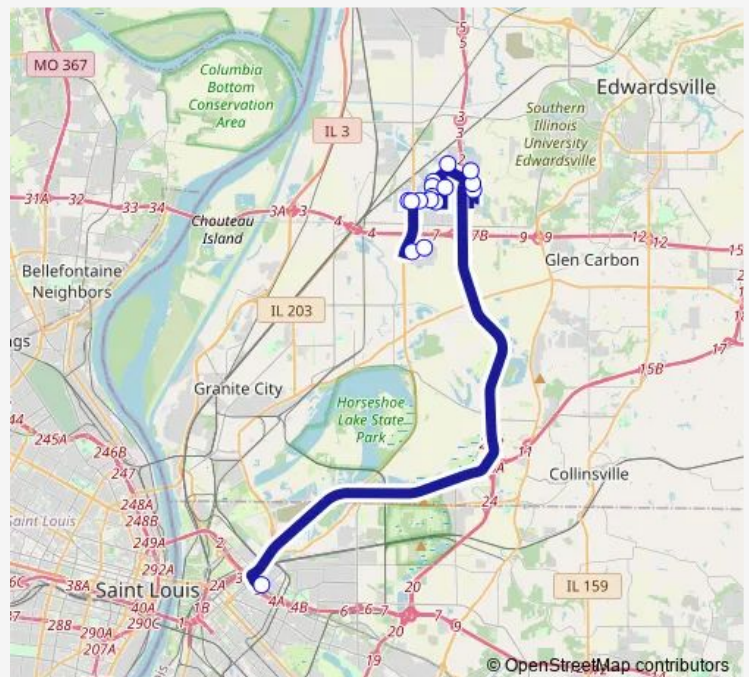

Dial N / E

Amazon Gtp

Gateway Trade Port Shelter

**Route schedule**

Emerson Pk Metro Link — Gateway Trade Port Shelter

Monday 04:00-17:05

Tuesday 04:00-17:05

Wednesday 04:00-17:05

Thursday 04:00-17:05

Friday 04:00-17:05

Saturday —

Sunday —

**Route info**

Direction: Emerson Pk Metro Link

Stops: 21

Trip Duration: 0 hour 44 min

20X — Gateway Commerce Center Express

## Direction

Gateway Trade Port Shelter — Emerson Pk Metro Link

14 stops

[Open route schedule](#)

Gateway Trade Port Shelter

Dial N / E

IL 111 & Gateway Commerce N / E

Gateway Commerce E & Innerpark Dr