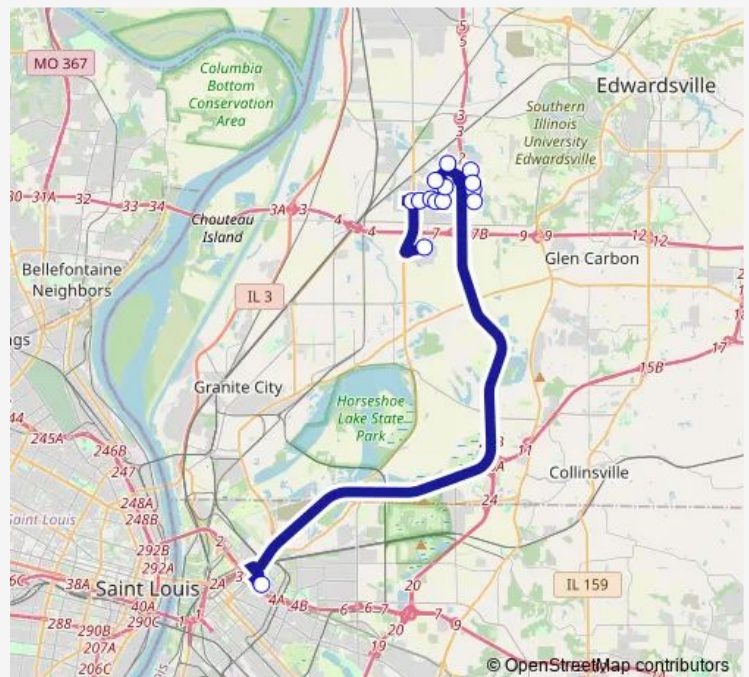

Dial N / E

Amazon Gtp

Gateway Trade Port Shelter

Route schedule

Emerson Pk Metro Link — Gateway Trade Port Shelter

Monday 04:00-17:05

Tuesday 04:00-17:05

Wednesday 04:00-17:05

Thursday 04:00-17:05

Friday 04:00-17:05

Saturday —

Sunday —

Route info

Direction: Emerson Pk Metro Link

Stops: 21

Trip Duration: 0 hour 44 min

20x — Gateway Commerce Center Express

Direction

Gateway Trade Port Shelter — Emerson Pk Metro Link

14 stops

[Open route schedule](#)

Gateway Trade Port Shelter

Dial N / E

IL 111 & Gateway Commerce N / E

Thursday 03:17-18:05

Friday 03:17-18:05

Saturday —

Sunday —

Route info

Direction: Gateway Trade Port Shelter

Stops: 14

Trip Duration: 0 hour 45 min