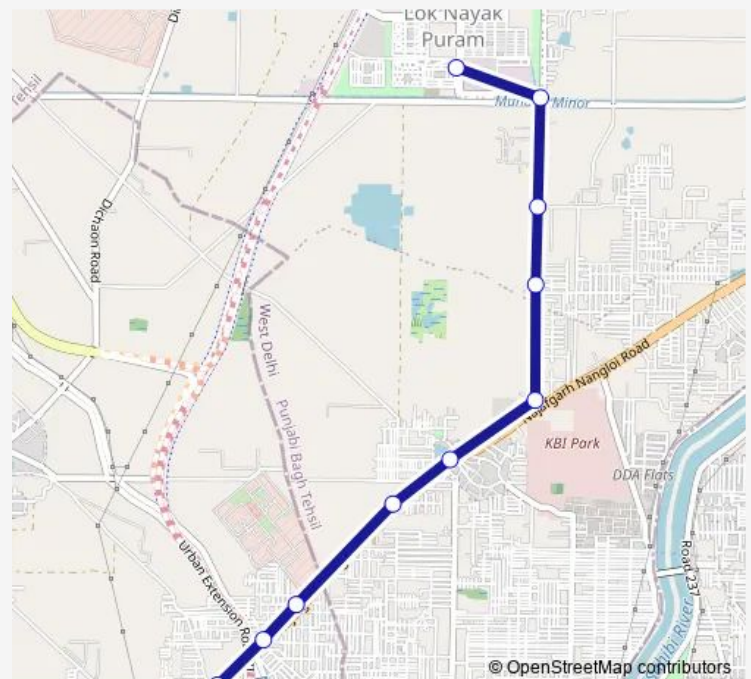

Bus 998astldown2

[Go to website](#)

Direction

Dichau Kalan Depot — Loknayak Puram

10 stops

[Open route schedule](#)

Dichau Kalan Depot

Jai Vihar

Airforce Station (Banicamp)

Baprola School

Baprola Village

Bakkarwala Crossing

Chanchal Park Part 1

Bakkarwala School

Bakkarwala Village Crossing

Loknayak Puram

Route schedule

Dichau Kalan Depot — Loknayak Puram

Monday 19:02-22:02

Tuesday 19:02-22:02

Wednesday 19:02-22:02

Thursday 19:02-22:02

Friday 19:02-22:02

Saturday 19:02-22:02

Sunday 19:02-22:02

Route info

Direction: Dichau Kalan Depot

Stops: 10

Trip Duration: 0 hour 18 min

998astldown2

BusMaps

998astldown2 Bus time schedules and route maps are available in an offline PDF at busmaps.com. Use the busmaps.com website to see live bus times, train schedule or subway schedule, and step-by-step directions for all public transit in New Delhi