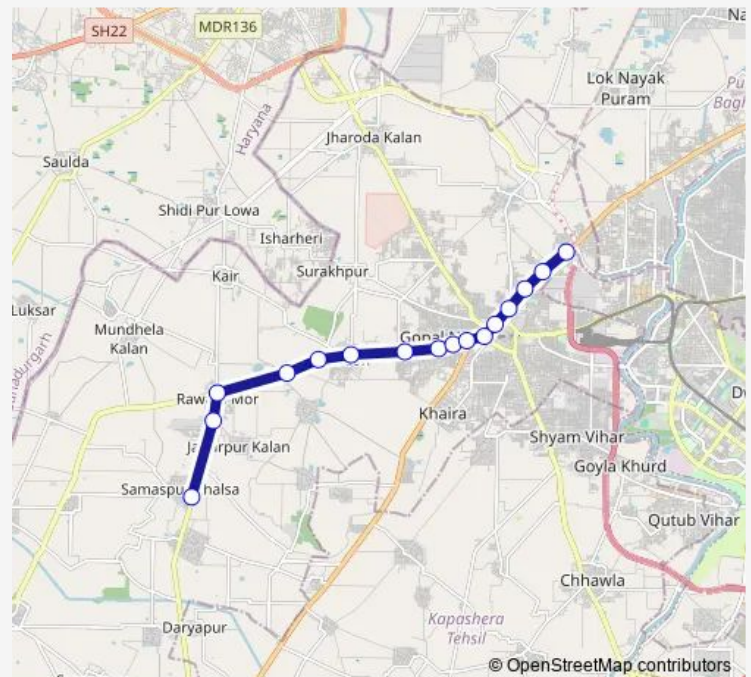

### Route schedule

Samaspur Khalsa — Dichau Kalan Depot

Monday 05:07-16:00

Tuesday 05:07-16:00

Wednesday 05:07-16:00

Thursday 05:07-16:00

Friday 05:07-16:00

Saturday 05:07-16:00

### Route info

Direction: Samaspur Khalsa

Stops: 16

Trip Duration: 0 hour 45 min

978stldown

BusMaps

978stldown Bus time schedules and route maps are available in an offline PDF at [busmaps.com](https://busmaps.com). Use the [busmaps.com](https://busmaps.com) website to see live bus times, train schedule or subway schedule, and step-by-step directions for all public transit in Najafgarh