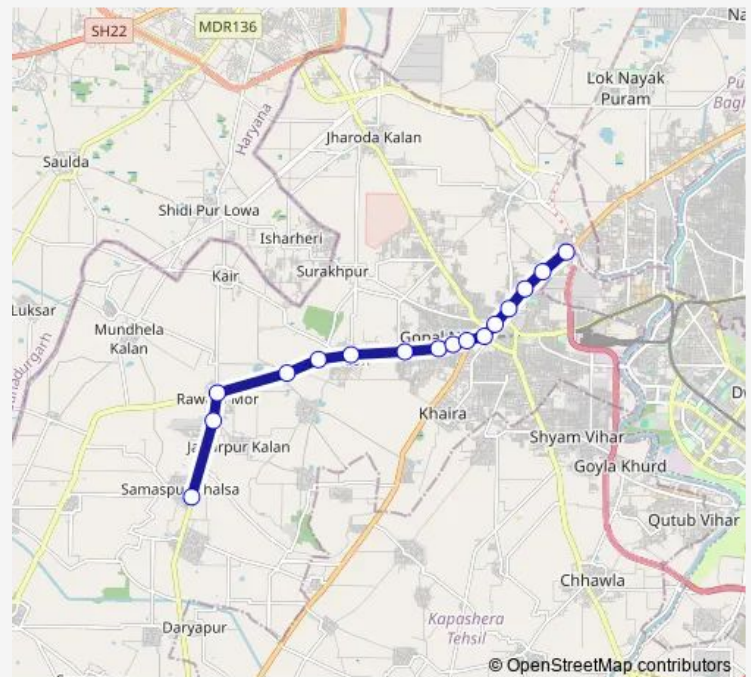

Rawta Crossing (Dhansa Road)

Surehra Crossing

Mitraon School

Mitraon Village

Indra Service Station

Nanak Piyau

Prem Nursary

Khera More / Ghuman Hera Crossing

Nazafgarh Dhansa More

Jharoda Crossing

Dichau Chowk

Udaseen Ashram

Nirmal Vihar

Dichau Kalan Depot

Route schedule

Samaspur Khalsa — Dichau Kalan Depot

Monday 05:07-16:00

Tuesday 05:07-16:00

Wednesday 05:07-16:00

Thursday 05:07-16:00

Friday 05:07-16:00

Saturday 05:07-16:00

Sunday 05:07-16:00

Route info

Direction: Samaspur Khalsa

Stops: 16

Trip Duration: 0 hour 45 min

978stldown

BusMaps

978stldown Bus time schedules and route maps are available in an offline PDF at busmaps.com. Use the busmaps.com website to see live bus times, train schedule or subway schedule, and step-by-step directions for all public transit in Najafgarh