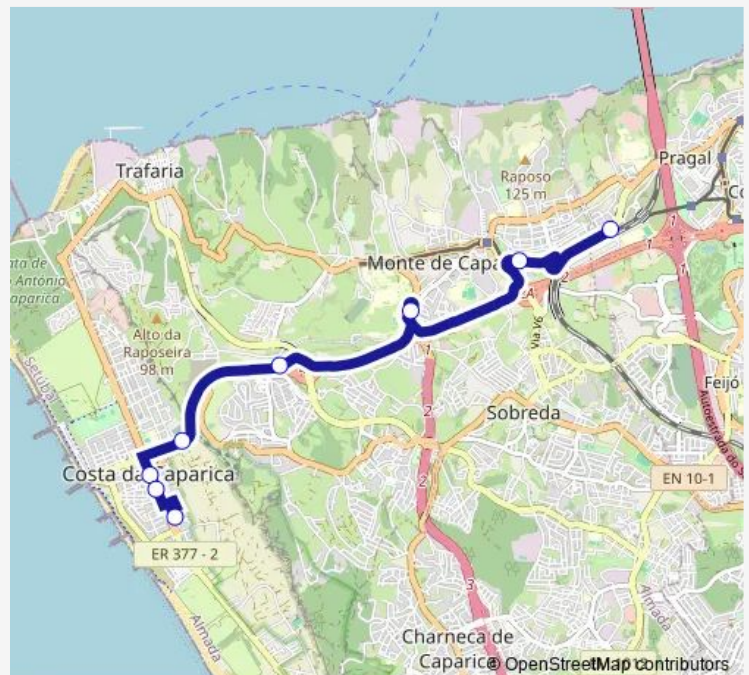

**Bus 3025 Costa da Caparica (Terminal) - Pragal (Estação),
via Ic20**[Go to website](#)**Direction**Pragal (AV Jose C Pires) Estação — Costa Caparica
(Torre DAS Argolas) TER P3

8 stops

[Open route schedule](#)

Costa Caparica (Torre DAS Argolas) TER P3

Route schedule

Pragal (AV Jose C Pires) Estação — Costa Caparica
(Torre DAS Argolas) TER P3

Monday	06:10-00:35 ⁺¹
Tuesday	06:10-00:35 ⁺¹
Wednesday	06:10-00:35 ⁺¹
Thursday	06:10-00:35 ⁺¹
Friday	06:10-00:35 ⁺¹
Saturday	06:05-00:35 ⁺¹
Sunday	06:35-00:35 ⁺¹

Route info

Direction: Pragal (AV Jose C Pires) Estação

Stops: 8

Trip Duration: 0 hour 15 min

Direction

Costa Caparica (Torre DAS Argolas) TER P3 — Pragal (AV Jose C Pires) Estação

7 stops

[Open route schedule](#)

Route info

Direction: Costa Caparica (Torre DAS Argolas) TER P3

Stops: 7

Trip Duration: 0 hour 25 min

3025 Bus time schedules and route maps are available in an offline PDF at busmaps.com. Use the busmaps.com website to see live bus times, train schedule or subway schedule, and step-by-step directions for all public transit in Almada