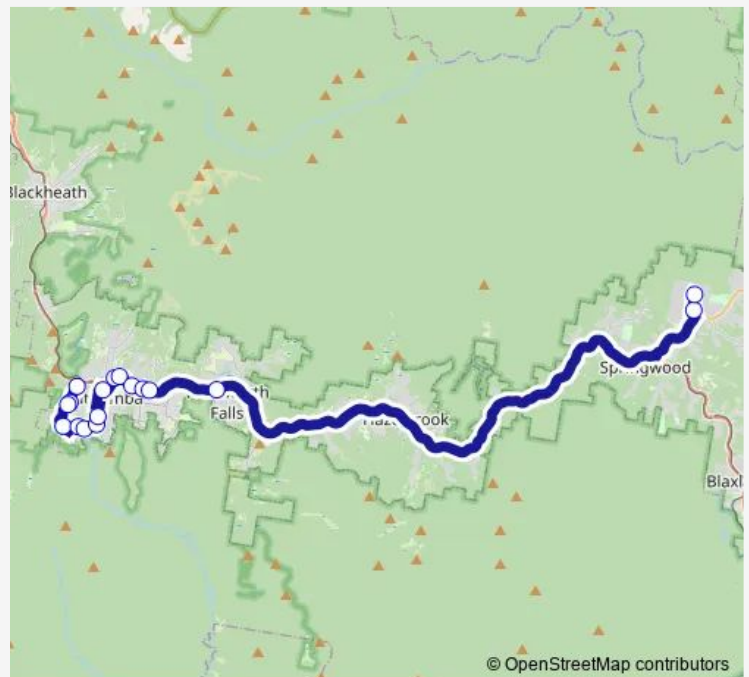

School Bus 8314 BM Emergency Centre to St Columba's Catholic College

[Go to website](#)

Direction

Blue Mountains Emergency Centre, Valley Rd — St Columbas High School, School Grounds

17 stops

[Open route schedule](#)

- Blue Mountains Emergency Centre, Valley Rd
- Narrow Neck Rd After Wellington Rd
- Narrow Neck Rd At Stuarts Rd
- Katoomba Golf Club, Acacia St
- Kamillaroi Rd At Burrawang St
- Blue Mountains Tourist Park, Katoomba Falls Rd
- Katoomba St Opp Goyder Av
- Katoomba St Opp Warialda St
- Blue Mountains City Council, Great Western Hwy
- Great Western Hwy At Orient St
- Blue Mountains Hospital, Great Western Hwy
- Great Western Hwy At East View Av
- Great Western Hwy Off Ramp At Leura Mall
- Great Western Hwy Af Leura Mall
- Great Western Hwy Opp Wentworth Falls Cemetery
- St Thomas Aquinas Primary School, Hawkesbury Rd
- St Columbas High School, School Grounds

Route schedule

Blue Mountains Emergency Centre, Valley Rd — St Columbas High School, School Grounds

Monday	07:20
Tuesday	07:20
Wednesday	07:20
Thursday	07:20
Friday	07:20
Saturday	—
Sunday	—

Route info

Direction: Blue Mountains Emergency Centre, Valley Rd

Stops: 17

Trip Duration: 1 hour 5 min