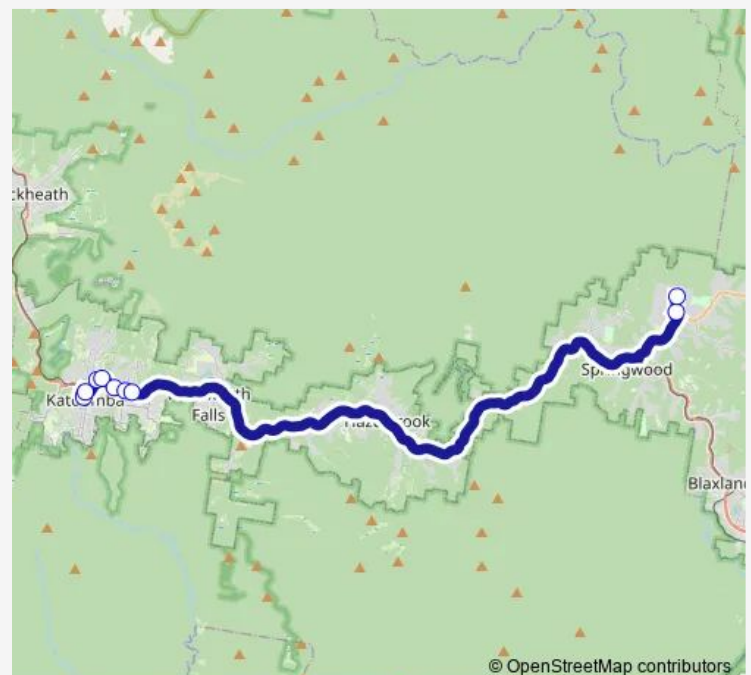

Great Western Hwy Af Leura Mall

St Thomas Aquinas Primary School, Hawkesbury Rd

St Columba's Catholic College, School Grounds

Route schedule

Carrington Hotel, Katoomba St — St Columba's Catholic College, School Grounds

Monday	07:35
Tuesday	07:35
Wednesday	07:35
Thursday	—
Friday	—
Saturday	—
Sunday	—

Route info

Direction: Carrington Hotel, Katoomba St

Stops: 9

Trip Duration: 0 hour 55 min

8314 School Bus time schedules and route maps are available in an offline PDF at busmaps.com. Use the busmaps.com website to see live bus times, train schedule or subway schedule, and step-by-step directions for all public transit in Katoomba