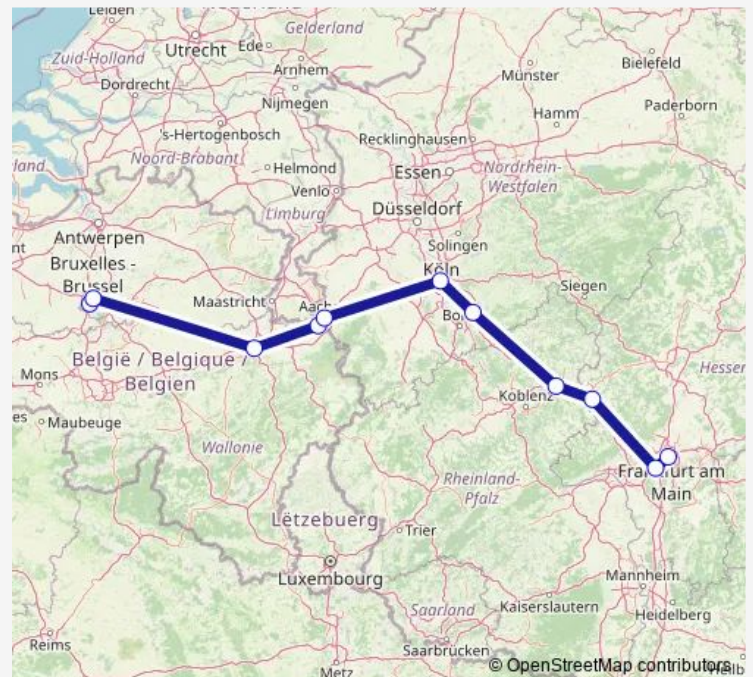

Rail ICE 17

[Go to website](#)

Direction

Bruxelles Midi — Frankfurt(Main)Hbf

11 stops

[Open route schedule](#)

Bruxelles Midi

Bruxelles-Nord

Liège-Guillemins

Aachen Süd(Gr)

Aachen Hbf

Köln Hbf

Siegburg/Bonn

Montabaur

Limburg Süd

Frankfurt(M) Flughafen Fernbf

Saturday 14:25

Sunday 14:25

Route info

Direction: Bruxelles Midi

Stops: 11

Trip Duration: 3 hour 16 min

ICE 17

ICE 17 Rail time schedules and route maps are available in an offline PDF at busmaps.com. Use the busmaps.com website to see live bus times, train schedule or subway schedule, and step-by-step directions for all public transit in Brussels