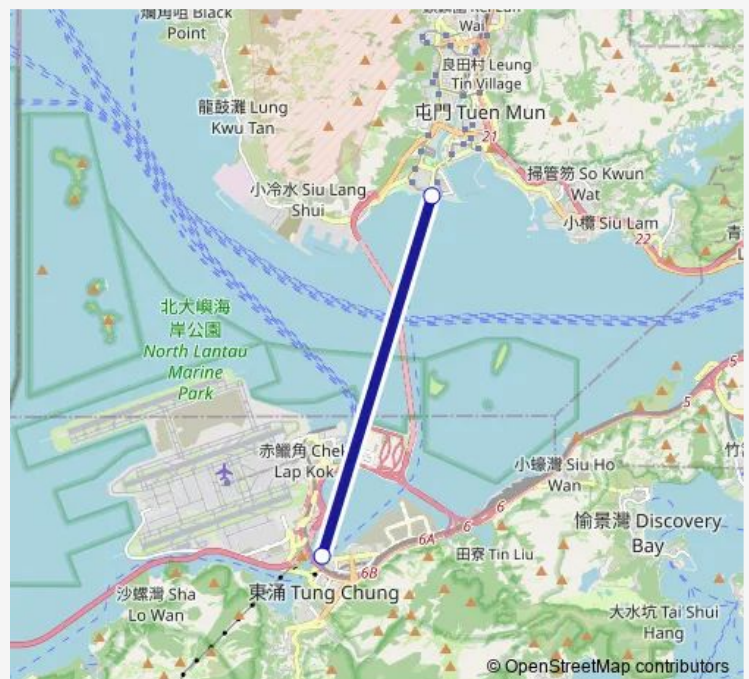

Ferry Tuen MUN - Tung Chung

[Go to website](#)**Direction**

Eastern berth of Tung Chung Development Pier — Tuen Mun Ferry Pier (Berth D) (outside Pierhead Garden)

2 stops

[Open route schedule](#)

Eastern berth of Tung Chung Development Pier

Tuen Mun Ferry Pier (Berth D) (outside Pierhead Garden)

Route schedule

Eastern berth of Tung Chung Development Pier — Tuen Mun Ferry Pier (Berth D) (outside Pierhead Garden)

| | |
|-----------|-------------|
| Monday | 07:30-19:30 |
| Tuesday | 07:30-19:30 |
| Wednesday | 07:30-19:30 |
| Thursday | 07:30-19:30 |
| Friday | 07:30-19:30 |
| Saturday | 07:30-19:30 |
| Sunday | 07:30-19:30 |

Route info

Direction: Eastern berth of Tung Chung Development Pier

Stops: 2

Trip Duration: 0 hour 23 min

■ Tuen MUN - Tung Chung

Direction

Tuen Mun Ferry Pier (Berth D) (outside Pierhead Garden)
— Eastern berth of Tung Chung Development Pier

2 stops

[Open route schedule](#)

Tuen Mun Ferry Pier (Berth D) (outside Pierhead Garden)

Eastern berth of Tung Chung Development Pier

Route schedule

Tuen Mun Ferry Pier (Berth D) (outside Pierhead Garden)
— Eastern berth of Tung Chung Development Pier