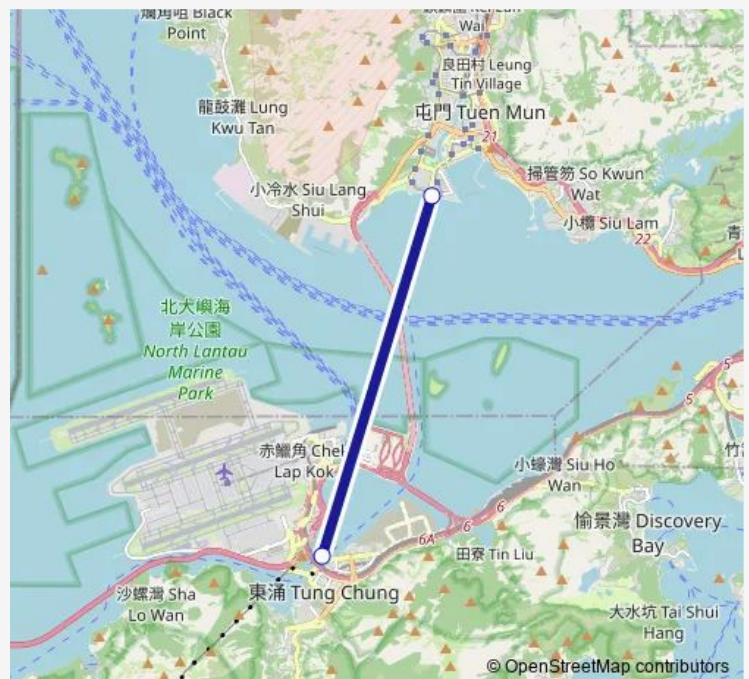

Ferry Tuen MUN - Tung Chung

[Go to website](#)**Direction**

Eastern berth of Tung Chung Development Pier — Tuen Mun Ferry Pier (Berth D) (outside Pierhead Garden)

2 stops

[Open route schedule](#)

Eastern berth of Tung Chung Development Pier

Tuen Mun Ferry Pier (Berth D) (outside Pierhead Garden)

Route schedule

Eastern berth of Tung Chung Development Pier — Tuen Mun Ferry Pier (Berth D) (outside Pierhead Garden)

Monday	07:30-19:30
Tuesday	07:30-19:30
Wednesday	07:30-19:30
Thursday	07:30-19:30
Friday	07:30-19:30
Saturday	07:30-19:30
Sunday	07:30-19:30

Route info

Direction: Eastern berth of Tung Chung Development Pier

Stops: 2

Trip Duration: 0 hour 23 min

■ Tuen MUN - Tung Chung

Direction

Tuen Mun Ferry Pier (Berth D) (outside Pierhead Garden)
— Eastern berth of Tung Chung Development Pier

2 stops

[Open route schedule](#)

Tuen Mun Ferry Pier (Berth D) (outside Pierhead Garden)

Eastern berth of Tung Chung Development Pier

Route schedule

Tuen Mun Ferry Pier (Berth D) (outside Pierhead Garden)
— Eastern berth of Tung Chung Development Pier