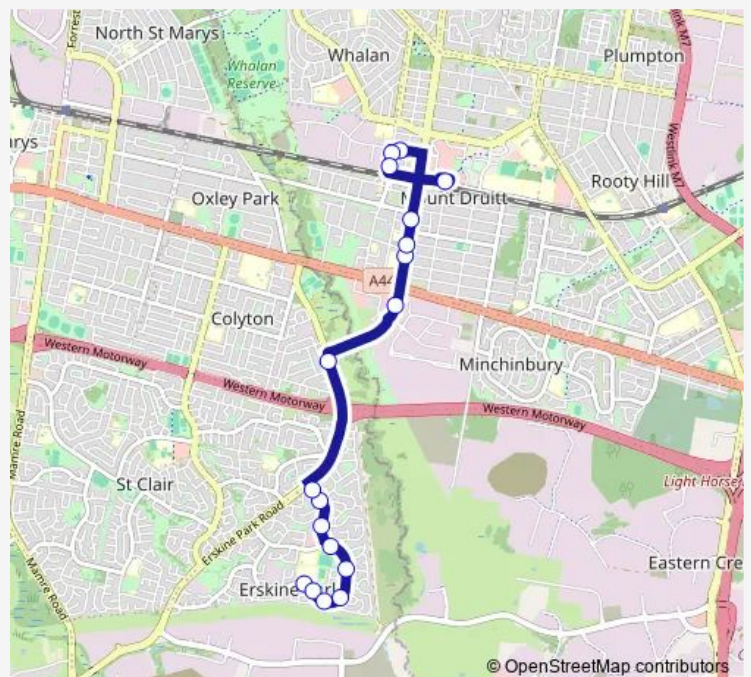

Roper Rd Opp Carlisle Av

Carlisle Av After Kippist Av

Carlisle Av After Mark St

Carlisle Av After Ropes Creek Rd

Carlisle Av Before Durham St

Kurrajong Av After Oxford Lane

Belmore Av After Kurrajong Av

Mt DrUITt Community Centre, Belmore Av

Mount DrUITt Station, Stand C

Route schedule

Erskine Park High School Swallow Dr — Mount DrUITt Station, Stand C

Monday	14:48
Tuesday	14:48
Wednesday	14:48
Thursday	14:48
Friday	14:48
Saturday	—
Sunday	—

Route info

Direction: Erskine Park High School Swallow Dr

Stops: 18

Trip Duration: 0 hour 16 min

4654 School Bus time schedules and route maps are available in an offline PDF at busmaps.com. Use the busmaps.com website to see live bus times, train schedule or subway schedule, and step-by-step directions for all public transit in Liverpool