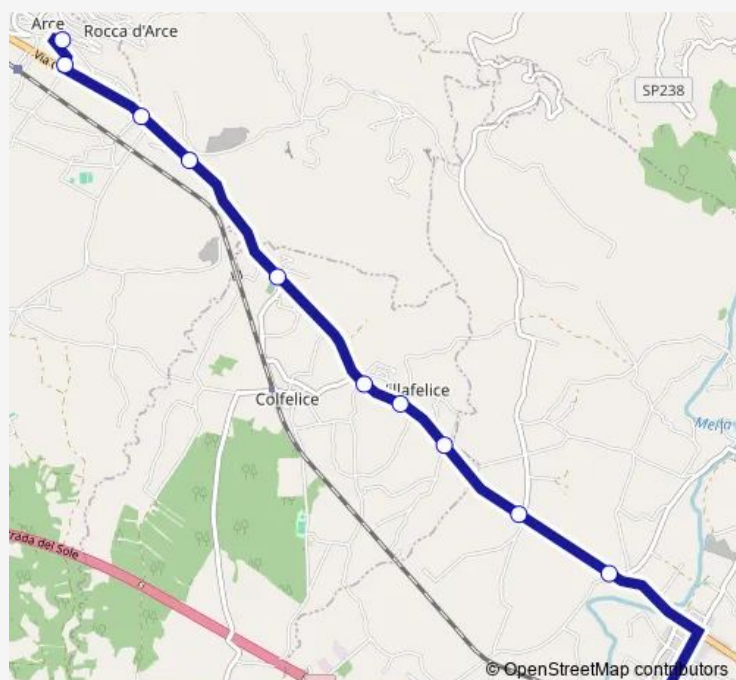

Direction

Arce | Via Marconi Via Magni # f5271 — ROCCASECCA | Stazione FS # f7156

11 stops

[Open route schedule](#)

Arce | Via Marconi Via Magni # f5271

Arce | Via Marconi Via Casilina # f5272

Arce | Murata # f5273

Roccasecca | Via Casilina Via Ortella # f5280

ROCCASECCA | Stazione FS # f7156

Route schedule

Arce | Via Marconi Via Magni # f5271 — ROCCASECCA | Stazione FS # f7156

Monday 14:25-15:20

Tuesday 14:25-15:20

Wednesday 14:25-15:20

Thursday 14:25-15:20

Friday 14:25-15:20

Saturday 14:15

Sunday —

Route info

Direction: Arce | Via Marconi Via Magni # f5271

Stops: 11

Trip Duration: 0 hour 15 min