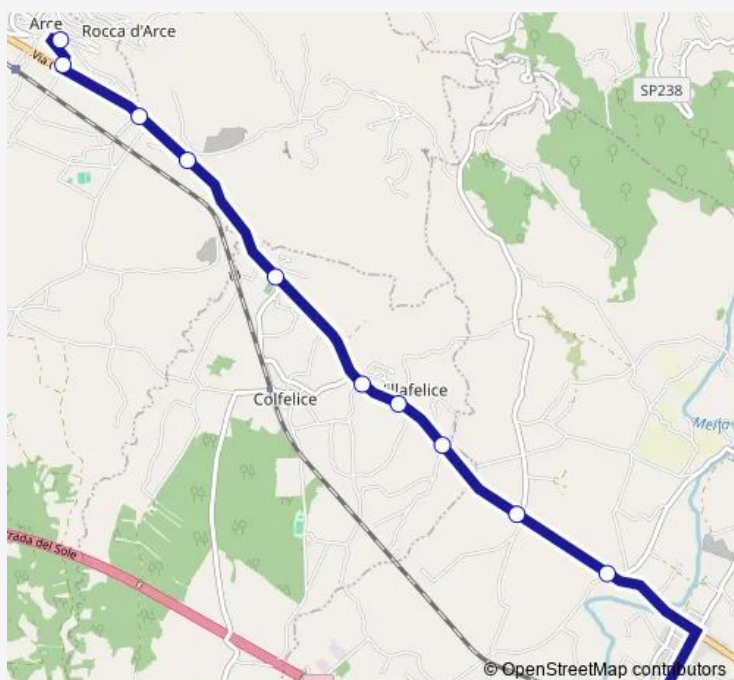

**Direction**

Arce | Via Marconi Via Magni # f5271 — Roccasecca | Stazione FS # f7156

11 stops

[Open route schedule](#)

Arce | Via Marconi Via Magni # f5271

Arce | Via Marconi Via Casilina # f5272

Arce | Murata # f5273

Arce | Via Casilina Via Fraioli # f5274

Colfelice | Cimitero # f5275

Colfelice | Collefosso # f5276

Colfelice | Villa Felice # f5277

Colfelice | Via Casilina Via Quartora # f5278

Roccasecca | Via Casilina Via Nevali # f5279

Roccasecca | Via Casilina Via Ortella # f5280

Roccasecca | Stazione FS # f7156

**Route schedule**

Arce | Via Marconi Via Magni # f5271 — Roccasecca | Stazione FS # f7156

Monday	14:25-15:20
Tuesday	14:25-15:20
Wednesday	14:25-15:20
Thursday	14:25-15:20
Friday	14:25-15:20
Saturday	14:15
Sunday	—

**Route info**

Direction: Arce | Via Marconi Via Magni # f5271

Stops: 11

Trip Duration: 0 hour 15 min

Arce - Roccasecca Stazione FS # Po616d

Bus time schedules and route maps are available in an offline PDF at [busmaps.com](https://busmaps.com). Use the [busmaps.com](https://busmaps.com) website to see live bus times, train schedule or subway schedule, and step-by-step directions for all public transit in Coldragone