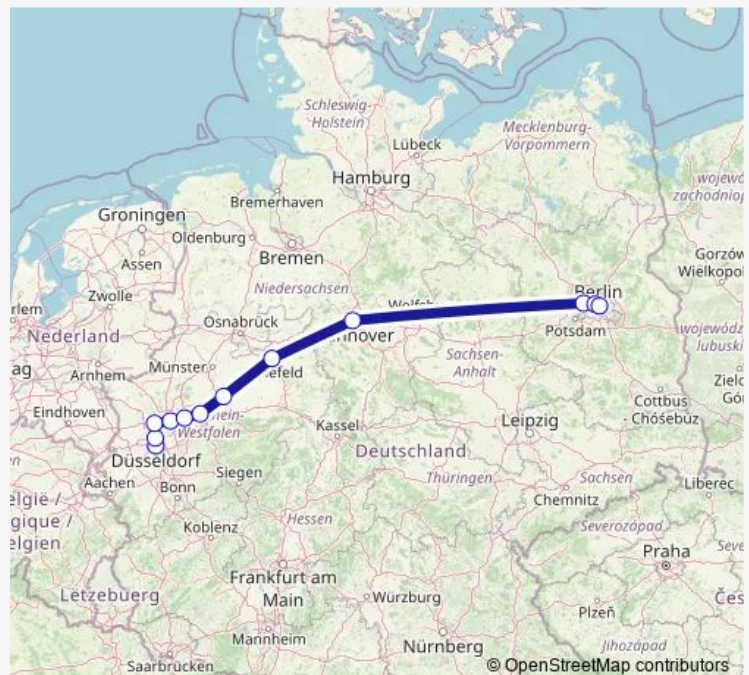

### Direction

undefined — undefined

0 stops

[Open route schedule](#)

### Route schedule

undefined — undefined

Monday 14:52

Tuesday 14:52

Wednesday 14:52

Thursday 14:52

Friday 14:52

Saturday 14:52

### Route info

Direction:

Stops: 0

Trip Duration: – min

ICE 641

**Direction**

Düsseldorf Hbf — Berlin Ostbahnhof

12 stops

[Open route schedule](#)

Düsseldorf Hbf

Düsseldorf Flughafen

Duisburg Hbf

Essen Hbf

Bochum Hbf

Dortmund Hbf

Hamm(Westf)