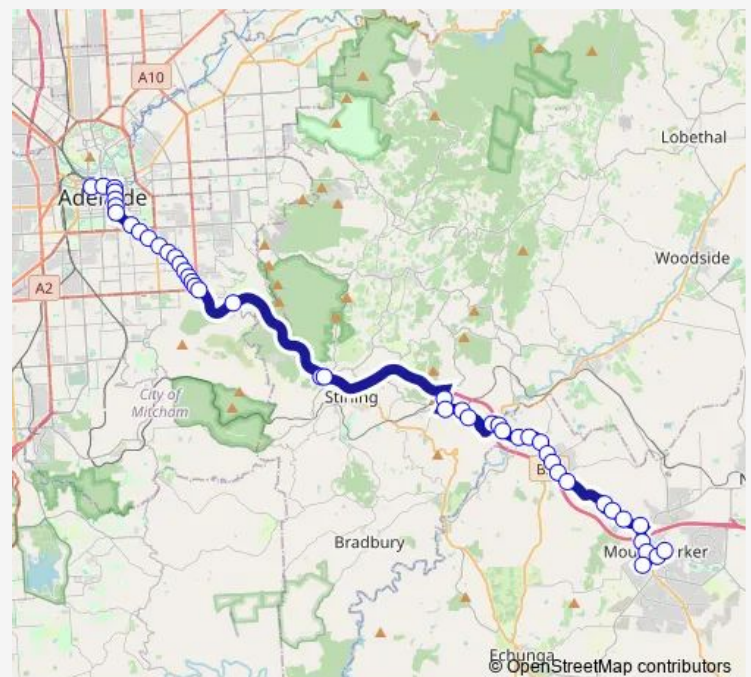

Stop 52 Mt Barker Rd - South side

Stop 51 Mt Barker Rd - South side

Stop 50 Mt Barker Rd - South side

Stop 49 Mt Barker Rd - West side

Stop 48A Mt Barker Rd - South side

Stop 48 Mt Barker Rd - South side

Route schedule

Zone A Dutton Rd Park 'n' Ride — Stop W2 Currie St - South side

Monday 06:35-08:23

Tuesday 06:35-08:23

Wednesday 06:35-08:23

Thursday 06:35-08:23

Friday 06:35-08:23

Saturday —

Sunday —

Route info

Direction: Zone A Dutton Rd Park 'n' Ride

Stops: 44

Trip Duration: 1 hour 19 min

860F — Mt Barker to City

Stop 47 Mt Barker Rd - South side

Stop 46 Mt Barker Rd - South side

Stop 45A Carey Gully Rd - West side

Stop 24 Crafers Ramp - South side

Stop 16 South Eastern Fwy - South East side

Stop 13 Glen Osmond Rd - South West side

Stop 12 Glen Osmond Rd - South West side

Stop 11 Glen Osmond Rd - South West side

Stop 10 Glen Osmond Rd - South West side