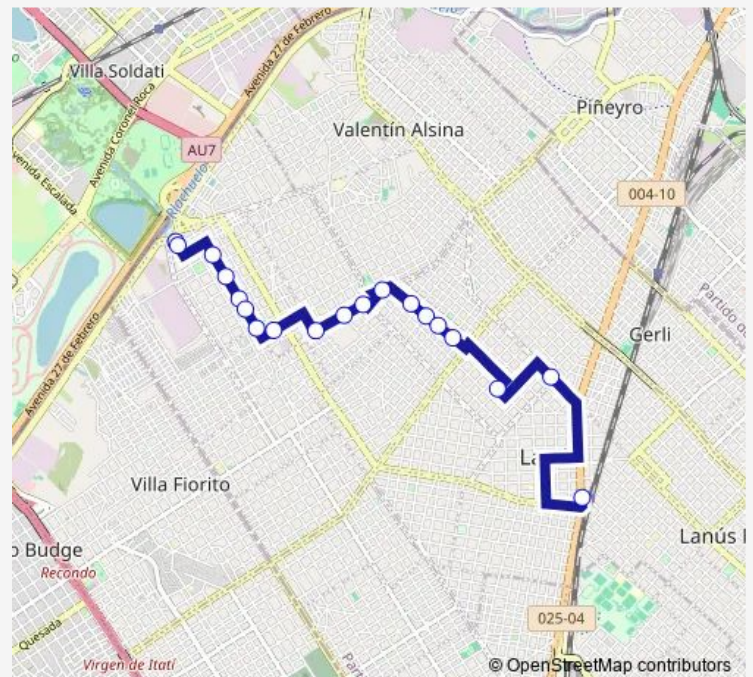

Bus 520BD Jmlanu520

[Go to website](#)

Direction

Calle Marco Avellaneda 5802-5900 — 25 DE Mayo

19 stops

[Open route schedule](#)

Calle Marco Avellaneda 5802-5900

Calle Marco Avellaneda 5751-5799

Manuel Castro 5598

Manuel Castro 5398

Manuel Castro 5190

Manuel Castro 5002-5100

MANUEL CASTRO 4802-4900

Ucrania 3087

Avenida Presidente Bernardino Rivadavia 2751-2799

Avenida Presidente Bernardino Rivadavia 2463-2499

25 DE Mayo

Route schedule

Calle Marco Avellaneda 5802-5900 — 25 DE Mayo

Monday 05:00-23:40

Tuesday 05:00-23:40

Wednesday 05:00-23:40

Thursday 05:00-23:40

Friday 05:00-23:40

Saturday 05:00-23:40

Sunday 05:00-23:40

Route info

Direction: Calle Marco Avellaneda 5802-5900

Stops: 19

Trip Duration: 0 hour 33 min

520BD — Jmlanu520

520BD Bus time schedules and route maps are available in an offline PDF at busmaps.com. Use the busmaps.com website to see live bus times, train schedule or subway schedule, and step-by-step directions for all public transit in Lanus