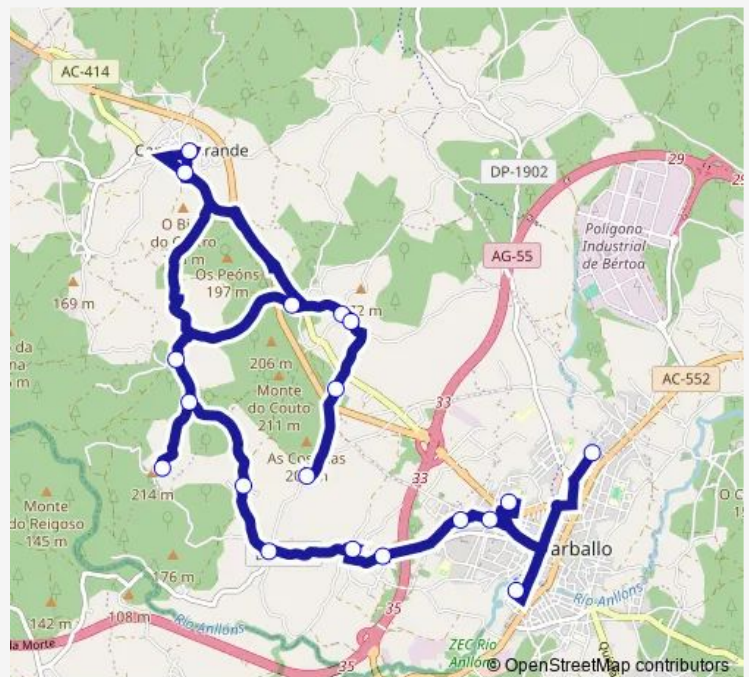

Figueroa

Route schedule

Centro Medico — Figueroa

Monday 14:50

Tuesday 14:50

Wednesday 14:50

Thursday 14:50

Friday 14:50

Saturday —

Sunday 13:30

Route info

Direction: Centro Medico

Stops: 19

Trip Duration: 0 hour 36 min

XG632018 — Centro médico - Figueroa

Direction

Figueroa — Centro Medico

19 stops

[Open route schedule](#)

Figueroa

Xoane DA Estrada

Xoane 1

Xoane 2

Chatarrería

Monday 08:55

Tuesday 08:55

Wednesday 08:55

Thursday 08:55

Friday 08:55

Saturday —

Sunday 10:00

Route info