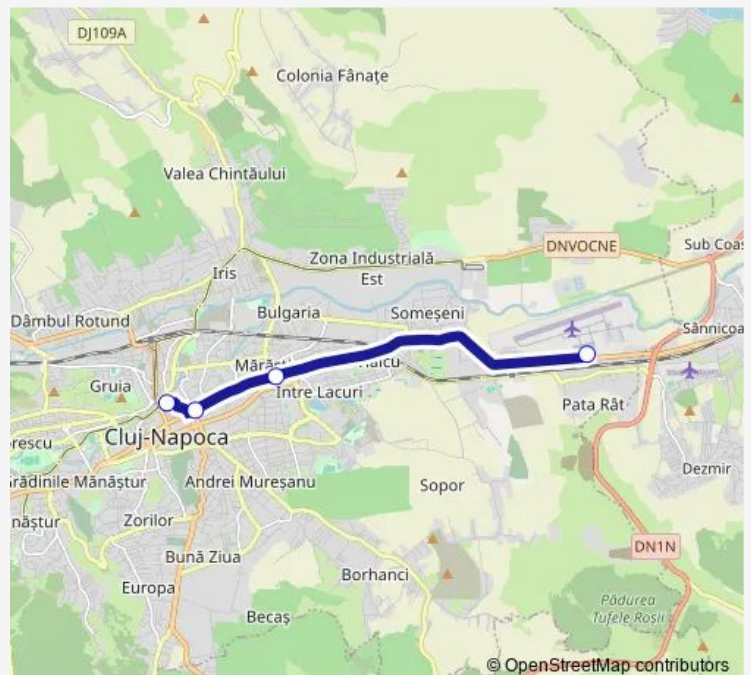

Bus A1e Piata Mihai Viteazu - Aeroport

[Go to website](#)**Direction**

P-a M. Viteazul Vest — Aeroport Terminal

4 stops

[Open route schedule](#)

P-a M. Viteazul Vest

Regionala Cfr

Mareal C-tin Prezan

Aeroport Terminal

Route schedule

P-a M. Viteazul Vest — Aeroport Terminal

Monday	04:30-22:30
Tuesday	04:30-22:30
Wednesday	04:30-22:30
Thursday	04:30-22:30
Friday	04:30-22:30
Saturday	04:30-22:30
Sunday	04:30-22:30

Route info

Direction: P-a M. Viteazul Vest

Stops: 4

Trip Duration: 0 hour 31 min

A1e — Piata Mihai Viteazu - Aeroport

A1e Bus time schedules and route maps are available in an offline PDF at busmaps.com. Use the busmaps.com website to see live bus times, train schedule or subway schedule, and step-by-step directions for all public transit in Cluj-Napoca