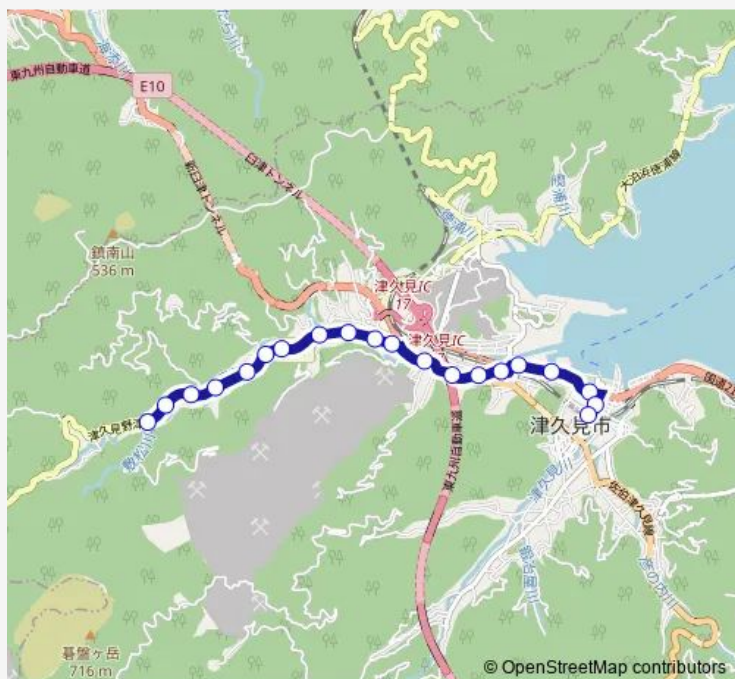

Bus 川内線

[Go to website](#)

Direction

川内 — 津久見駅

20 stops

[Open route schedule](#)

川内
風抜
中川内
下川内
川内入口
岩屋口
鬼丸
垣籠
栄町
長野
中町
中村屋
門前
桜が瀬
松崎
セメント町
警固屋
津久見港
駅前通り
津久見駅

Route schedule

川内 — 津久見駅

Monday	16:42
Tuesday	16:42
Wednesday	16:42
Thursday	16:42
Friday	16:42
Saturday	—
Sunday	—

Route info

Direction: 川内

Stops: 20

Trip Duration: 0 hour 14 min

■ 川内線

BusMaps