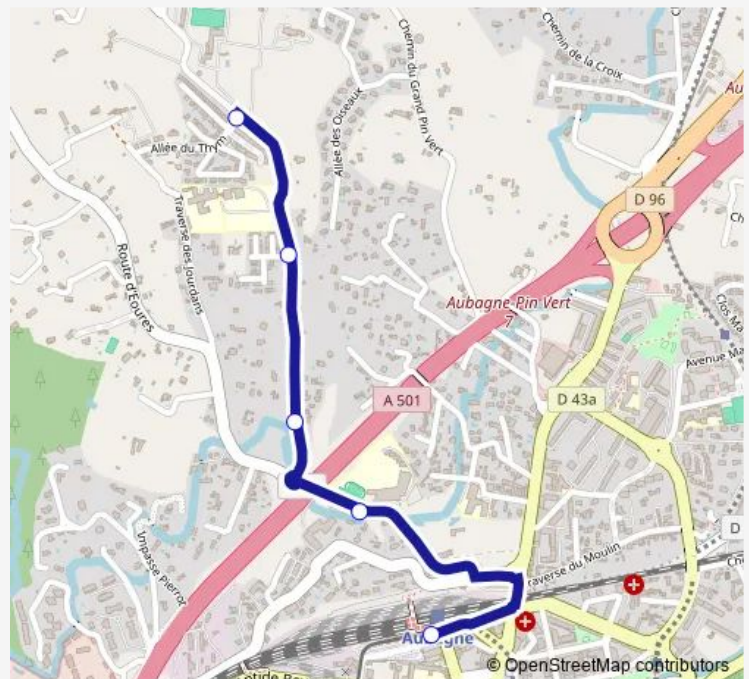

Gare

**Route schedule**

Lot. de la Louve — Gare

Monday 07:48-12:12

Tuesday 07:48-12:12

Wednesday 07:48-12:12

Thursday 07:48-12:12

Friday 07:48-12:12

Saturday —

Sunday —

**Route info**

Direction: Lot. de la Louve

Stops: 5

Trip Duration: 0 hour 7 min

14S — La Louve - Gare Aubagne

**BusMaps**

## Direction

Gare — Lot. de la Louve

5 stops

[Open route schedule](#)

Gare

Collège N Sarraute

Bassin de la Gare

Clos de la Louve

## Route schedule

Gare — Lot. de la Louve

Monday	07:38
Tuesday	07:38
Wednesday	07:38
Thursday	07:38
Friday	07:38
Saturday	—
Sunday	—