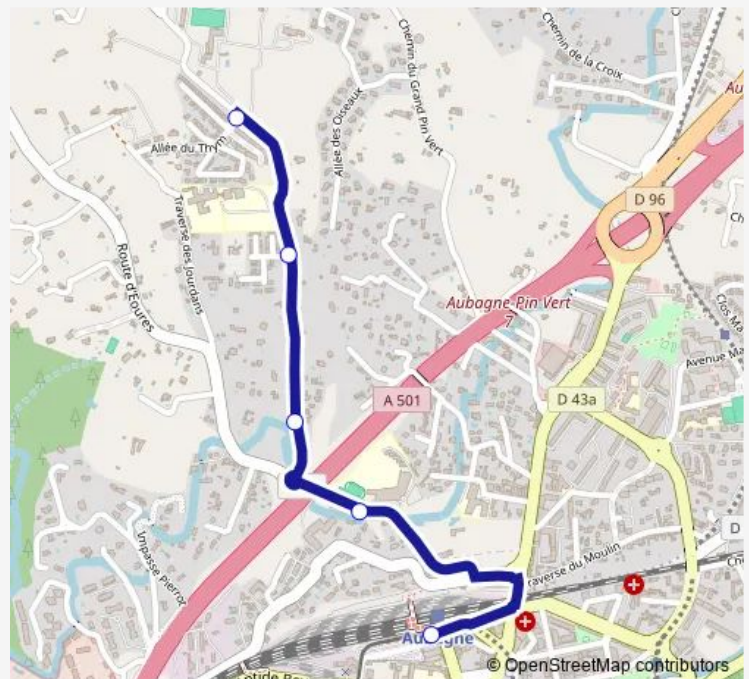

Gare

Route schedule

Lot. de la Louve — Gare

Monday 07:48-12:12

Tuesday 07:48-12:12

Wednesday 07:48-12:12

Thursday 07:48-12:12

Friday 07:48-12:12

Saturday —

Sunday —

Route info

Direction: Lot. de la Louve

Stops: 5

Trip Duration: 0 hour 7 min

14s — La Louve - Gare Aubagne

BusMaps

Direction

Gare — Lot. de la Louve

5 stops

[Open route schedule](#)

Gare

Collège N Sarraute

Bassin de la Gare

Clos de la Louve

Lot. de la Louve

Route schedule

Gare — Lot. de la Louve

Monday	07:38
Tuesday	07:38
Wednesday	07:38
Thursday	07:38
Friday	07:38
Saturday	—
Sunday	—

Route info

Direction: Gare

Stops: 5

Trip Duration: 0 hour 9 min