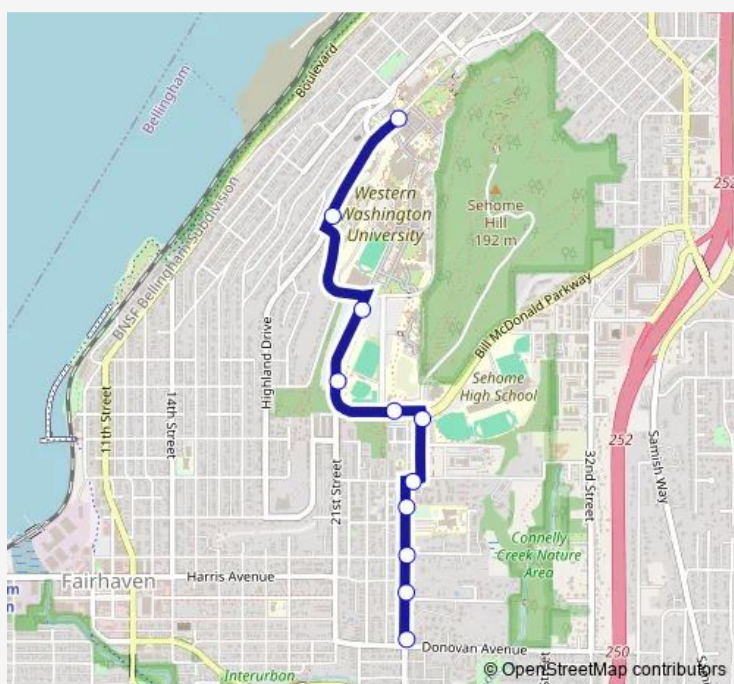

Monday 07:45-09:45

Tuesday 07:45-09:45

Wednesday 07:45-09:45

Thursday 07:45-09:45

Friday 07:45-09:45

Saturday —

Sunday —

Route info

Direction: Billy Frank Jr St at Holly St

Stops: 8

Trip Duration: 0 hour 9 min

14S — Wwu&Billy Frank Jr

Direction

24th St at Donovan Ave — Haggard Hall

11 stops

[Open route schedule](#)

Bill Mcdonald Pkwy at Rec Center

Highland Dr at Ridgeway

Haggard Hall

Route schedule

24th St at Donovan Ave — Haggard Hall

Monday 07:30-09:30

Tuesday 07:30-09:30

Wednesday 07:30-09:30

Thursday 07:30-09:30

Friday 07:30-09:30

Saturday —

Sunday —

Route info

Direction: 24th St at Donovan Ave

Stops: 11

Trip Duration: 0 hour 11 min