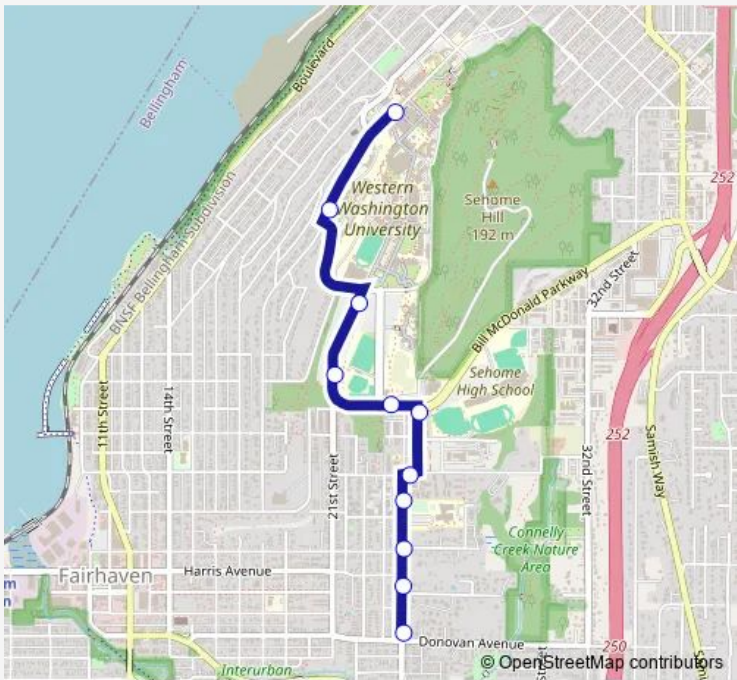

Route schedule  
 Billy Frank Jr St at Holly St — Bill Mcdonald Pkwy at Campus Services

Monday	07:45-09:50
Tuesday	07:45-09:50
Wednesday	07:45-09:50
Thursday	07:45-09:50
Friday	07:45-09:50
Saturday	—
Sunday	—

**Route info**

Direction: Billy Frank Jr St at Holly St

Stops: 8

Trip Duration: 0 hour 9 min

**Direction**

24th St at Donovan Ave — Haggard Hall

11 stops

[Open route schedule](#)

## Route schedule

24th St at Donovan Ave — Haggard Hall

Monday 07:30-09:30

Tuesday 07:30-09:30

Wednesday 07:30-09:30

Thursday 07:30-09:30

Friday 07:30-09:30

Saturday —

## Route info

Direction: 24th St at Donovan Ave

Stops: 11

Trip Duration: 0 hour 11 min

14s Bus time schedules and route maps are available in an offline PDF at busmaps.com. Use the busmaps.com website to see live bus times, train schedule or subway schedule, and step-by-step directions for all public transit in Bellingham