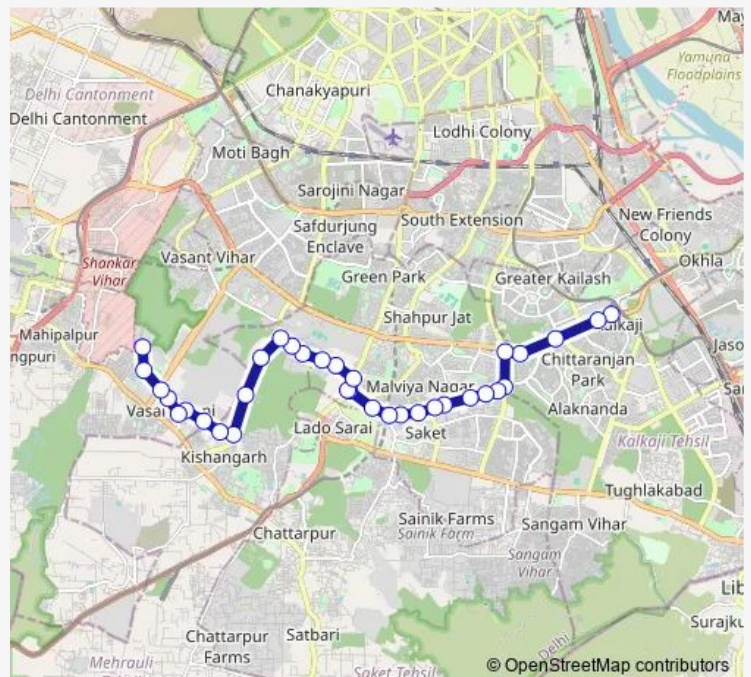

Ncert

Qutub Hotel

Katwaria Sarai

Route schedule

Nehru Place Terminal — Institutional Area Vasant Kunj

Monday 05:31-20:34

Tuesday 05:31-20:34

Wednesday 05:31-20:34

Thursday 05:31-20:34

Friday 05:31-20:34

Saturday 05:31-20:34

Sunday 05:31-20:34

Route info

Direction: Nehru Place Terminal

Stops: 34

Trip Duration: 1 hour 0 min

Wednesday 05:17-19:52

Thursday 05:17-19:52

Friday 05:17-19:52

Saturday 05:17-19:52

Sunday 05:17-19:52

Route info

Direction: Nehru Place Terminal

Stops: 34