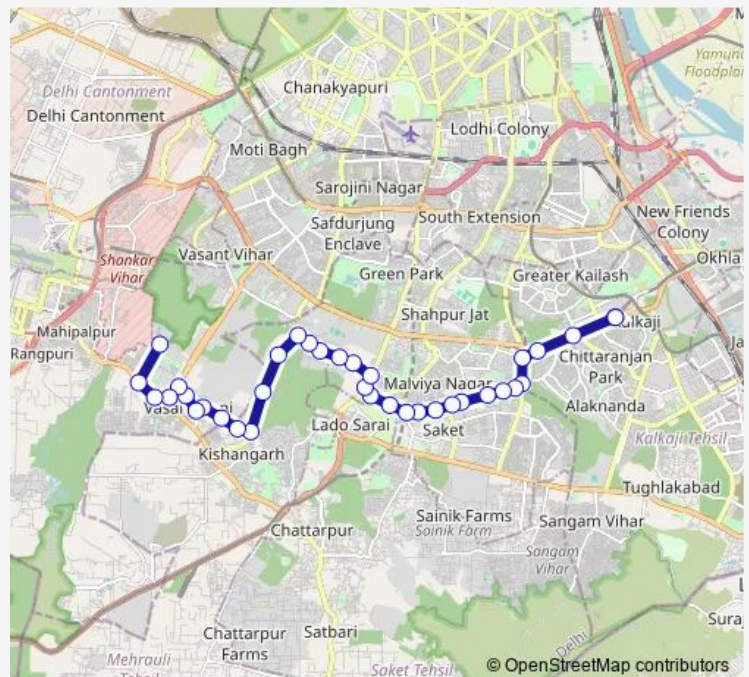

Bus 424up

[Go to website](#)

Direction

Nehru Place Terminal — Institutional Area Vasant Kunj

36 stops

[Open route schedule](#)

Nehru Place Terminal

Nehru Place

Ncert

Qutub Hotel

Katwaria Sarai

Route schedule

Nehru Place Terminal — Institutional Area Vasant Kunj

Monday 05:06-20:13

Tuesday 05:06-20:13

Wednesday 05:06-20:13

Thursday 05:06-20:13

Friday 05:06-20:13

Saturday 05:06-20:13

Sunday 05:06-20:13

Route info

Direction: Nehru Place Terminal

Stops: 36

Trip Duration: 1 hour 2 min