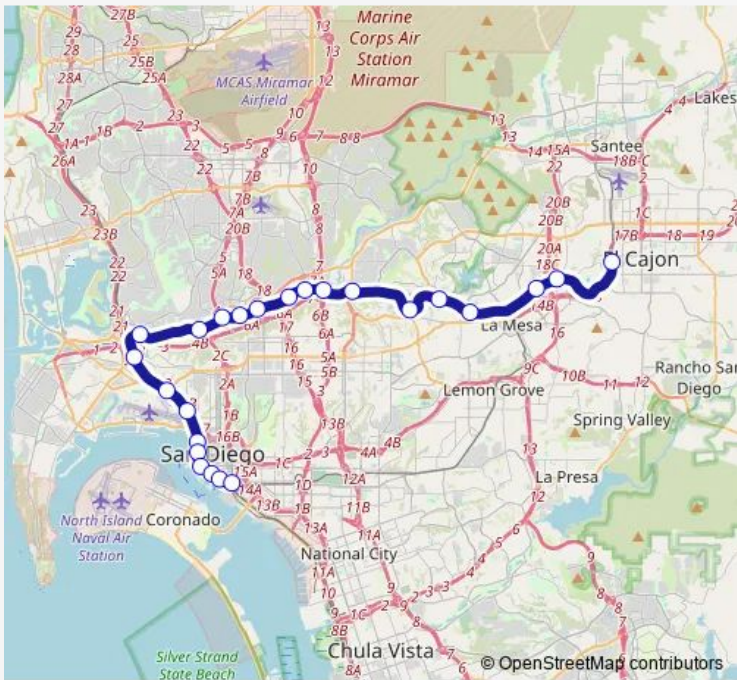

Tram Green El Cajon - 12th & Imperial

[Go to website](#)

Direction
 12th & Imperial Station (Bayside) — El Cajon Station
 24 stops
[Open route schedule](#)

- 12th & Imperial Station (Bayside)
- Gaslamp Quarter Station
- Convention Center Station
- Seaport Village Station
- Santa Fe Depot
- County Center/Little Italy Station
- Middletown Station
- Washington Street Station
- Old Town Station
- Morena/Linda Vista Station
- Fashion Valley Station
- Hazard Center Station
- Mission Valley Center Station
- Rio Vista Station
- Fenton Parkway Station
- Stadium Station
- Mission San Diego Station
- Grantville Station
- Sdsu Station
- Ucsd Health East Station
- 70th Street Station

Route schedule
 12th & Imperial Station (Bayside) — El Cajon Station

Monday	04:23-23:36
Tuesday	04:23-23:36
Wednesday	04:23-23:36
Thursday	04:23-23:36
Friday	04:23-23:36
Saturday	04:38-23:36
Sunday	04:38-23:36

Route info
 Direction: 12th & Imperial Station (Bayside)
 Stops: 24
 Trip Duration: 0 hour 55 min

Green — El Cajon - 12th & Imperial **BusMaps**

Grossmont Station

Amaya Drive Station

El Cajon Station

Direction

Convention Center Station

Gaslamp Quarter Station

12th & Imperial Station (Bayside)

Route schedule

El Cajon Station — 12th & Imperial Station (Bayside)

Monday 04:37-23:59

Tuesday 04:37-23:59

Wednesday 04:37-23:59