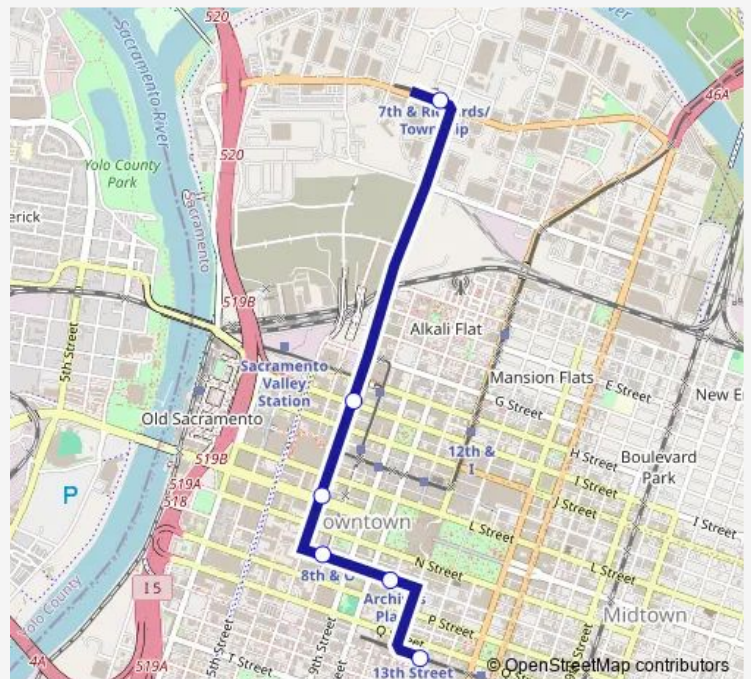

8th & Capitol Station (Wb)

8th & K Station (Nb)

8th & H Station (Nb)

Township 9 Station (Wb)

**Route schedule**

13th Street Station (Wb) — Township 9 Station (Wb)

Monday	06:13-20:13
Tuesday	06:13-20:13
Wednesday	06:13-20:13
Thursday	06:13-20:13
Friday	06:13-20:13
Saturday	—
Sunday	—

**Route info**

Direction: 13th Street Station (Wb)

Stops: 6

Trip Duration: 0 hour 11 min

Green — 13th - Richards/Township 9

**Direction**

13th Street Station (Wb) — St Rose of Lima Park Station (Eb)

4 stops

Friday 20:43

---

Saturday —

---

Sunday —

**Route info**

Direction: 13th Street Station (Wb)

Stops: 4

Trip Duration: 0 hour 6 min

**Direction**

Township 9 Station (Eb) — 13th Street Station (Eb)

6 stops

[Open route schedule](#)

Township 9 Station (Eb)

7th &amp; I/County Center Station (Sb)

7th &amp; Capitol Station (Sb)