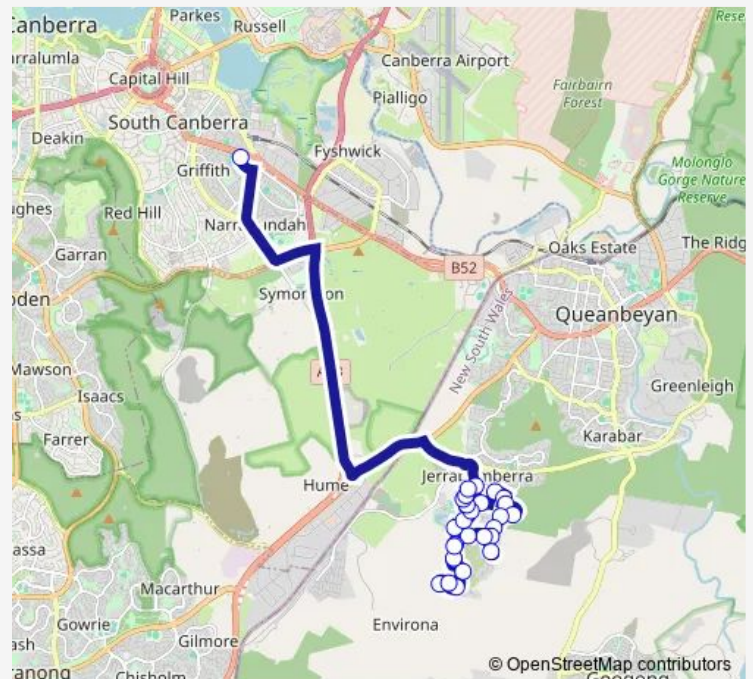

School Bus S137 St Edmunds and St Clares Colleges to Jerrabomberra

[Go to website](#)

Direction

St Clares College Mcmillan Cr — Jerrabomberra Public School, Coachwood Av

28 stops

[Open route schedule](#)

- St Clares College Mcmillan Cr
- Jerrabomberra Pkwy After Brudenell Dr
- Bicentennial Dr After Jerrabomberra Pkwy
- Acacia Dr Opp Parkview Cres
- Brudenell Dr Before Redwood Av
- Redwood Av After Brudenell Dr
- Redwood Av At Lawson Pl
- Bicentennial Dr At Redwood Av
- Bicentennial Dr After Dennis Pl
- Bicentennial Dr At Nicholii Loop
- Bicentennial Dr After Balcombe St
- Woodhill Link Before Lobelia Cl
- 20 Woodhill Link
- Waterfall Dr After Teak Pl
- 41 Waterfall Dr
- Waterfall Dr At Bellbrush Cl
- Waterfall Dr After Myrtle Cl
- Waterfall Dr Before Banyalla Cl
- Waterfall Dr After Camphorwood Cl
- 30 Waterfall Dr

Route schedule

St Clares College Mcmillan Cr — Jerrabomberra Public School, Coachwood Av

Monday	15:50
Tuesday	15:50
Wednesday	15:50
Thursday	15:50
Friday	15:50
Saturday	—
Sunday	—

Route info

Direction: St Clares College Mcmillan Cr

Stops: 28

Trip Duration: 0 hour 40 min

S137 — St Edmunds and St Clares Colleges to Jerrabomberra

Waterfall Dr After Tamarind Pl

Bicentennial Dr After Mariners Ct

Forest Dr Before Stromlo Pl

Forest Dr Before Cotter Pl

Bicentennial Dr After Forest Dr

Coral Dr Opp Laurel Pl

Coral Dr Before Coachwood Av

Jerrabomberra Public School, Coachwood Av

S137 School Bus time schedules and route maps are available in an offline PDF at busmaps.com. Use the busmaps.com website to see live bus times, train schedule or subway schedule, and step-by-step directions for all public transit in Canberra