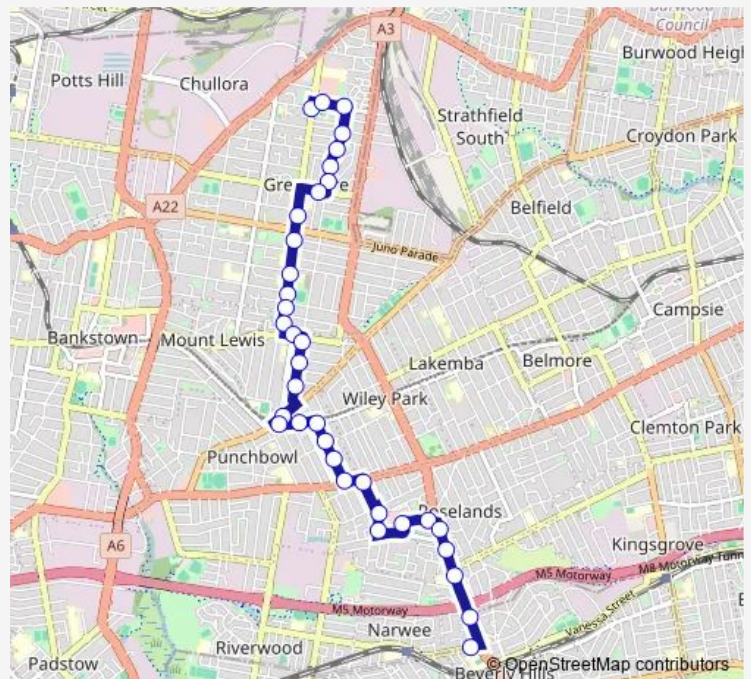

School Bus S137 Chullora PS to Beverly Hills Girls Hs

[Go to website](#)

Direction

Waterloo Rd At Shellcote Rd — Beverly Hills Girls High School, Broadarrow Rd

35 stops

[Open route schedule](#)

Waterloo Rd At Shellcote Rd

Greenacre Shops, Waterloo Rd, Stand A

Greenacre Public School, Waterloo Rd

Roberts Park, Waterloo Rd

Waterloo Rd Opp Old Kent Rd

Waterloo Rd Before Wattle St

Wattle St Opp Highclere Av

Acacia Av After Wattle St

Acacia Av After Bouvardia St

Acacia Av After Waratah St

Punchbowl Station, Punchbowl Rd

Punchbowl Station, The Boulevard, Stand B

Punchbowl Station, The Boulevard, Stand A

Route schedule

Waterloo Rd At Shellcote Rd — Beverly Hills Girls High School, Broadarrow Rd

Monday	07:54
Tuesday	07:54
Wednesday	07:54
Thursday	07:54
Friday	07:54
Saturday	—
Sunday	—

Route info

Direction: Waterloo Rd At Shellcote Rd

Stops: 35

Trip Duration: 0 hour 32 min

S137 — Chullora PS to Beverly Hills Girls Hs