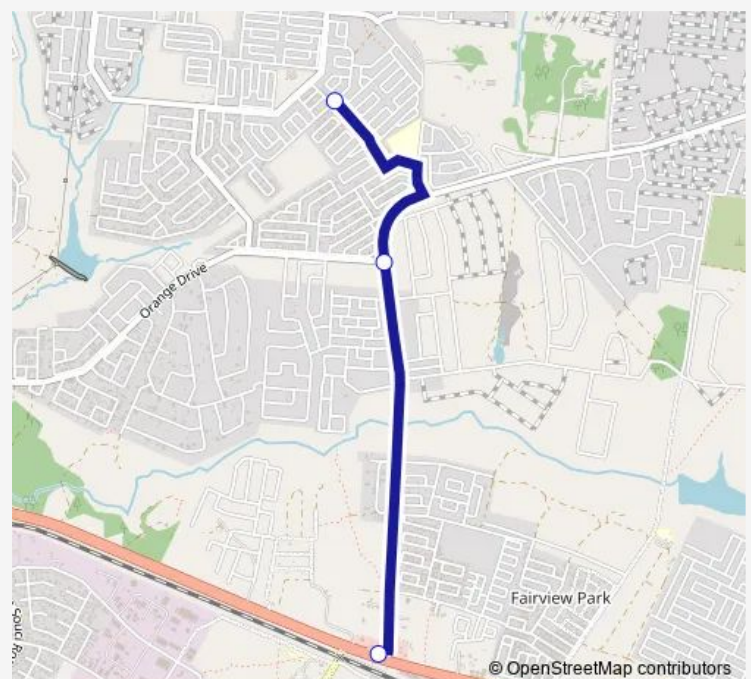

Communal Taxi Service George Ruwa Hub to Damofalls Phase 1 and 2 Hub

[Go to website](#)

Direction

George Ruwa Hub — Damofalls

3 stops

[Open route schedule](#)

George Ruwa Hub

Corner Orange Drive Bus Stop

Damofalls

Route schedule

George Ruwa Hub — Damofalls

Monday	12:35
Tuesday	12:35
Wednesday	12:35
Thursday	12:35
Friday	12:35
Saturday	12:35
Sunday	12:35

Route info

Direction: George Ruwa Hub

Stops: 3

Trip Duration: 0 hour 16 min