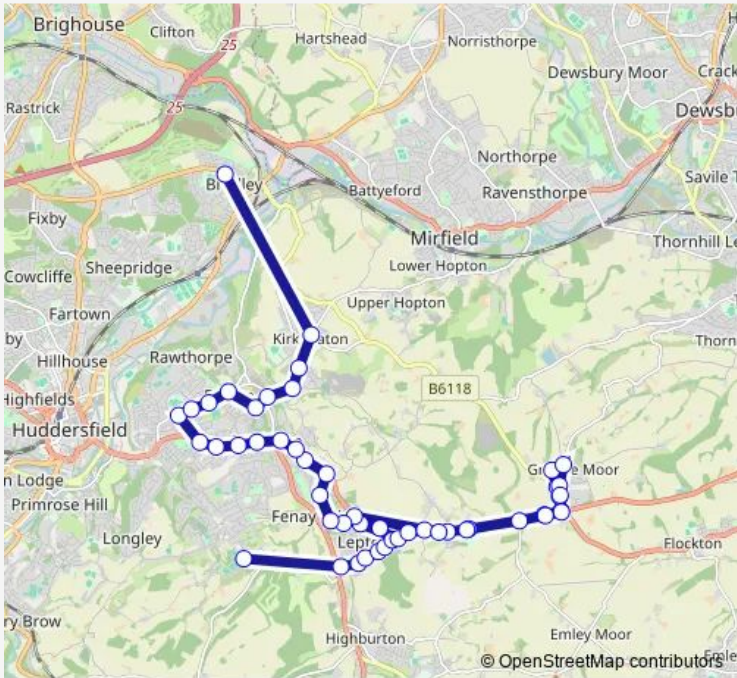

Bus K98 Upper Heaton - King James's School

[Go to website](#)

Direction
 King James High School Grounds — St Thomas Gardens
 49 stops
[Open route schedule](#)

- King James High School Grounds
- Rowley Ln Woodsome Drive
- Rowley Lane Clough Park
- Rowley Lane Common End Ln
- Rowley Lane School
- Rowley Lane Woodlands Rd
- Highgate Lane Rowley Ln
- Highgate Lane Library Close
- Highgate Lane Highgate Crescent
- Rowley Lane Sycamore Close
- Rowley Lane Highgate Ave
- Rowley Lane Wakefield Rd
- Wakefield Rd Pond Lane
- White Horse PH
- Wakefield Rd Paul Lane
- Wakefield Rd Liley Lane
- Wakefield Road Blacksmith Arms
- Liley Ln Jubilee Way
- New Inn PH
- Back Lane Bedford Ave
- Wellfield Avenue

Route schedule
 King James High School Grounds — St Thomas Gardens

Monday	—
Tuesday	15:42
Wednesday	15:42
Thursday	15:42
Friday	—
Saturday	—
Sunday	—

Route info
 Direction: King James High School Grounds
 Stops: 49
 Trip Duration: 0 hour 55 min

K98 — Upper Heaton - King James's School **BusMaps**

New Inn PH

Liley Ln Jubilee Way

Wakefield Rd Barnsley Road

Wakefield Rd Barnsley Rd

White Horse PH

Wakefield Rd Pond Lane

Greave House Terrace

Station Rd Oak Tree Avenue

Station Rd Oak Tree Terrace

Croft Flat Drive Thorgrow Close

Chimney Lane

Lascelles Hall Road

Quarry Lane

Tandem Way

Waterloo Junction