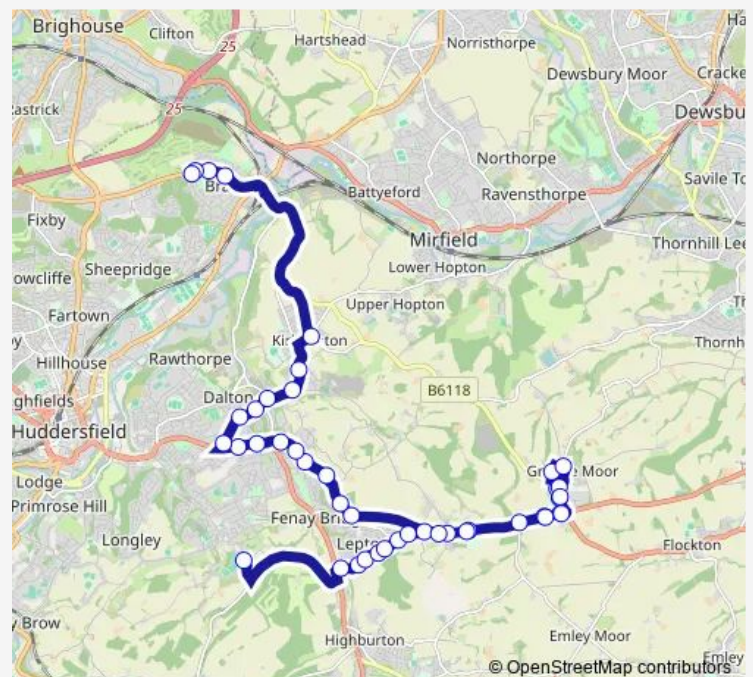

### Route schedule

King James High School Grounds — Alandale Road Top

Monday —

Tuesday 16:05

Wednesday 16:05

Thursday 16:05

Friday —

Saturday —

### Route info

Direction: King James High School Grounds

Stops: 43

Trip Duration: 0 hour 55 min

■ K98

Wakefield Rd Barnsley Rd

White Horse Ph

Wakefield Rd Pond Lane