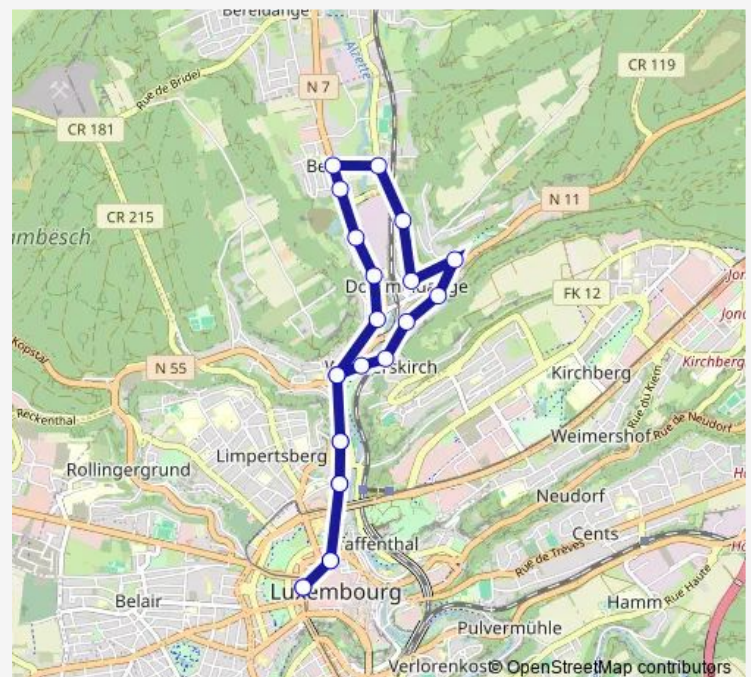

Eich, Eecher Plaz

Eich, Octroi

Limpertsberg, Crispinus

Route schedule

Hamilius (Bus) — Hamilius (Bus)

| | |
|-----------|---------------------------|
| Monday | — |
| Tuesday | — |
| Wednesday | — |
| Thursday | — |
| Friday | 24:35-02:35 ⁺¹ |
| Saturday | 03:05-02:35 ⁺¹ |
| Sunday | 03:05-03:35 |

Route info

Direction: Hamilius (Bus)

Stops: 23

Trip Duration: 0 hour 26 min

■ Cn6

Centre, Badanstalt

Hamilius (Bus)

Cn6 Bus time schedules and route maps are available in an offline PDF at busmaps.com. Use the busmaps.com website to see live bus times, train schedule or subway schedule, and step-by-step directions for all public transit in Luxembourg