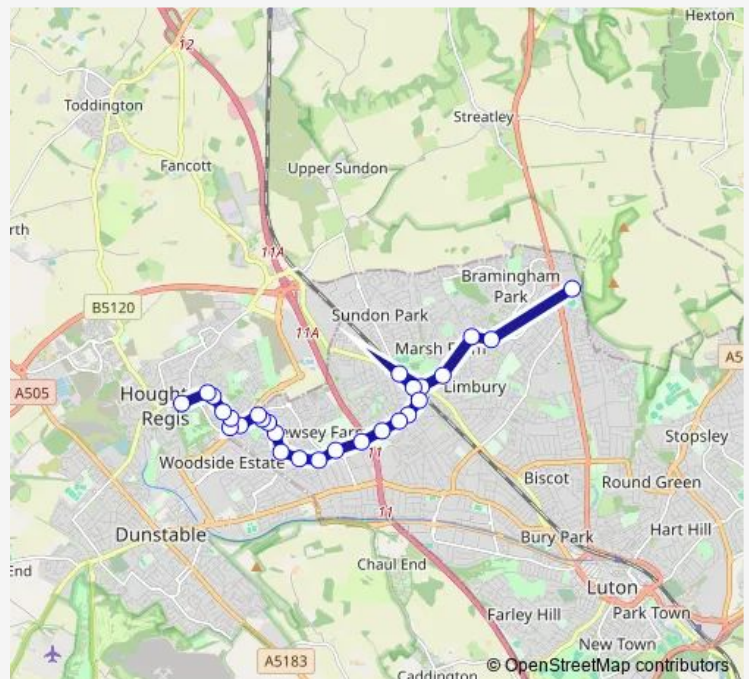

Thursday 15:25

Friday 15:25

Saturday —

Sunday —

Route info

Direction: Cardinal Newman School

Stops: 27

Trip Duration: 0 hour 45 min

■ CN6 — Houghton Regis - Cardinal Newman Sch

Milton Way

Tudor Drive

Tennyson Avenue

Windsor Place

Parkside Close

Drury Lane

Direction

Drury Lane — Cardinal Newman School

30 stops

[Open route schedule](#)

Drury Lane

Johnson Court

Windsor Place

Tennyson Avenue

Tudor Drive

Wednesday 07:50

Thursday 07:50

Friday 07:50

Saturday —

Sunday —

Route info

Direction: Drury Lane

Stops: 30