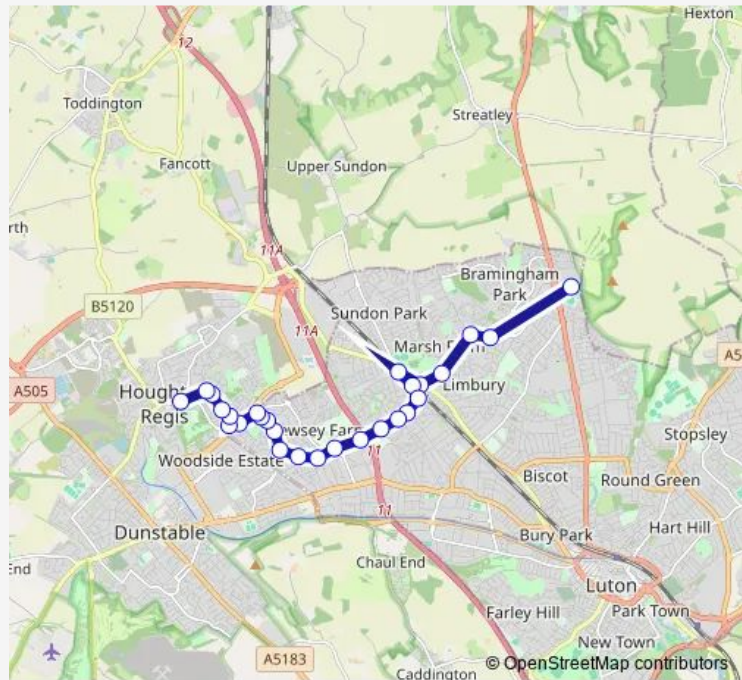

Bus CN6 Houghton Regis - Cardinal Newman Sch

[Go to website](#)

Direction
 Cardinal Newman School — Drury Lane
 27 stops
[Open route schedule](#)

- Cardinal Newman School
- Ailsworth Road
- Freshwater Close
- Wauluds Bank Drive
- Leagrave Railway Station
- Sundon Arch
- The Avenue
- Station Road
- Linacres
- Torquay Drive
- Westlea
- Copperfields
- Lewsey Road
- Carmelite Road
- Emerald Road
- Kirkwood Road
- Brunel Road
- St Dominics Square
- Landrace Road
- Tomlinson Avenue Junction
- Regis Road

■ CN6 — Houghton Regis - Cardinal Newman Sch **BusMaps**

Milton Way

Tudor Drive

Tennyson Avenue

Windsor Place

Parkside Close

Drury Lane

Direction

Drury Lane — Cardinal Newman School

30 stops

[Open route schedule](#)

Drury Lane

Johnson Court

Windsor Place

Tennyson Avenue

Tudor Drive

Wednesday 07:50

Thursday 07:50

Friday 07:50

Saturday —

Sunday —

Route info

Direction: Drury Lane

Stops: 30