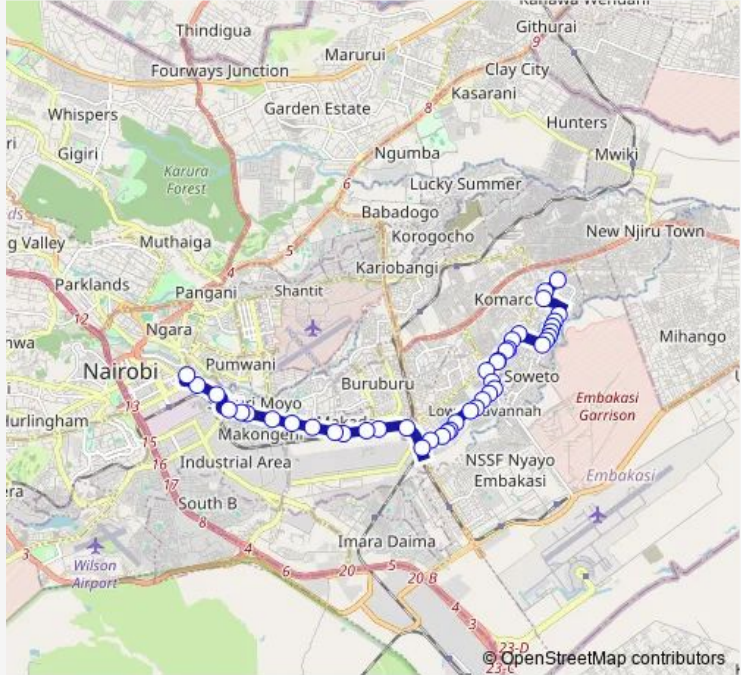

Bus 1961K Landhies Road-Jogoo Road-Jacaranda-Kayole

[Go to website](#)

**Direction**  
 Kayole One — Ladhies Road/Otc  
 43 stops  
[Open route schedule](#)

- Kayole One
- Step 1
- Tushauriane
- Kayole Hospital
- Kwa Chief
- Sabasaba
- Maria
- Raster
- Prime Rose
- Nyando
- Kwa Do
- Nyama Villa
- Masimba/Overcomers
- Summers
- Shujaa Mall
- Sosian Estate
- Bee Centre
- Green Span Estate
- Jacaranda
- Phase 8
- Tuskys

Route schedule  
 Kayole One — Ladhies Road/Otc

Monday	06:00
Tuesday	06:00
Wednesday	06:00
Thursday	06:00
Friday	06:00
Saturday	06:00
Sunday	06:00

Route info  
 Direction: Kayole One  
 Stops: 43  
 Trip Duration: 0 hour 46 min

1961K — Landhies Road-Jogoo Road-Jacaranda-Kayole **BusMaps**

Phase 5

Harambee Sacco

Epren Academy

Tumaini

Savanna

Mara Savanna

Kisumu Ndogo

Sabasaba

Kwa Chief

Goa Kayole Church

Kayole Hospital

Tushauriane

Step 1

Kayole One

1961K Bus time schedules and route maps are available in an offline PDF at [busmaps.com](https://busmaps.com). Use the [busmaps.com](https://busmaps.com) website to see live bus times, train schedule or subway schedule, and step-by-step directions for all public transit in Nairobi