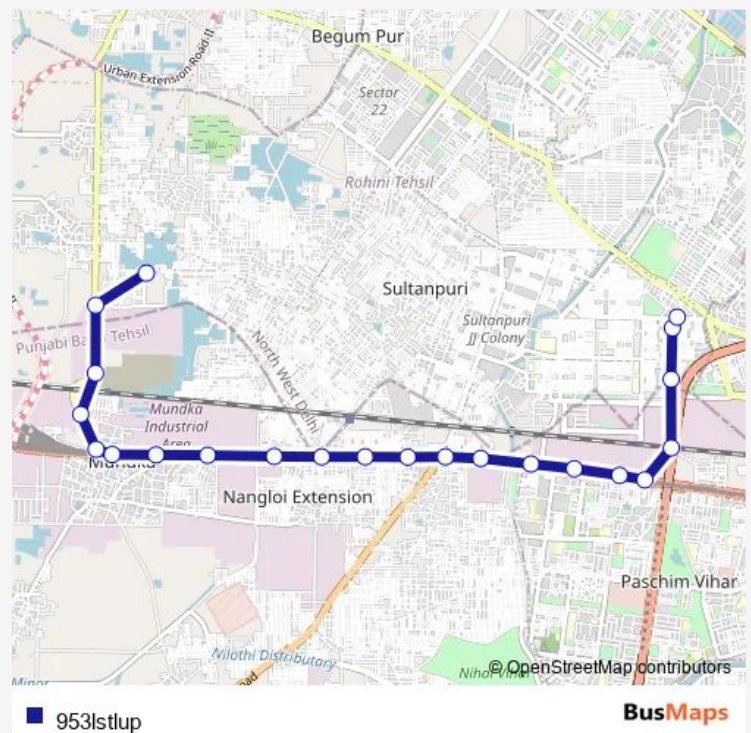

### Route schedule

Rani Khera Depot 1 — D Block Mangol Puri (T)

Monday 05:57-16:06

Tuesday 05:57-16:06

Wednesday 05:57-16:06

Thursday 05:57-16:06

Friday 05:57-16:06

Saturday 05:57-16:06

Sunday 05:57-16:06

### Route info

Direction: Rani Khera Depot 1

Stops: 22

Trip Duration: 0 hour 42 min

953lstlup Bus time schedules and route maps are available in an offline PDF at [busmaps.com](https://busmaps.com). Use the [busmaps.com](https://busmaps.com) website to see live bus times, train schedule or subway schedule, and step-by-step directions for all public transit in New Delhi