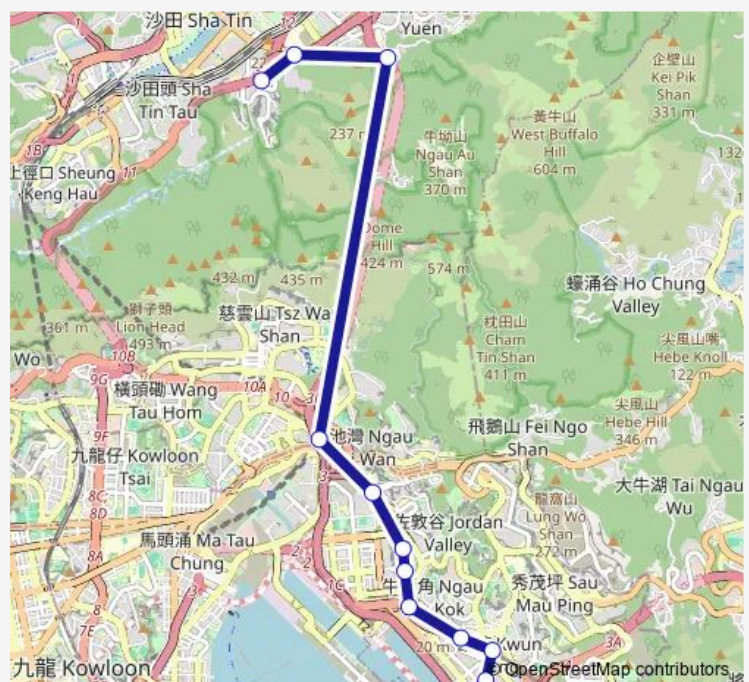

Tuesday 07:05-08:15

Wednesday 07:05-08:15

Thursday 07:05-08:15

Friday 07:05-08:15

Saturday —

Sunday —

Route info

Direction: [Ctb] Shui Chuen O Estate[[Kmb+Ctb] Shui Chuen O BUS Terminus/
Shui Chuen O Estate[[Kmb] Shui Chuen O B/T][Lwb] Shui Chuen O B/T

Stops: 13

Trip Duration: 0 hour 40 min

83A — Shui Chuen O - Kwun Tong Ferry Pier

83A Bus time schedules and route maps are available in an offline PDF at busmaps.com. Use the busmaps.com website to see live bus times, train schedule or subway schedule, and step-by-step directions for all public transit in Kwun Tong