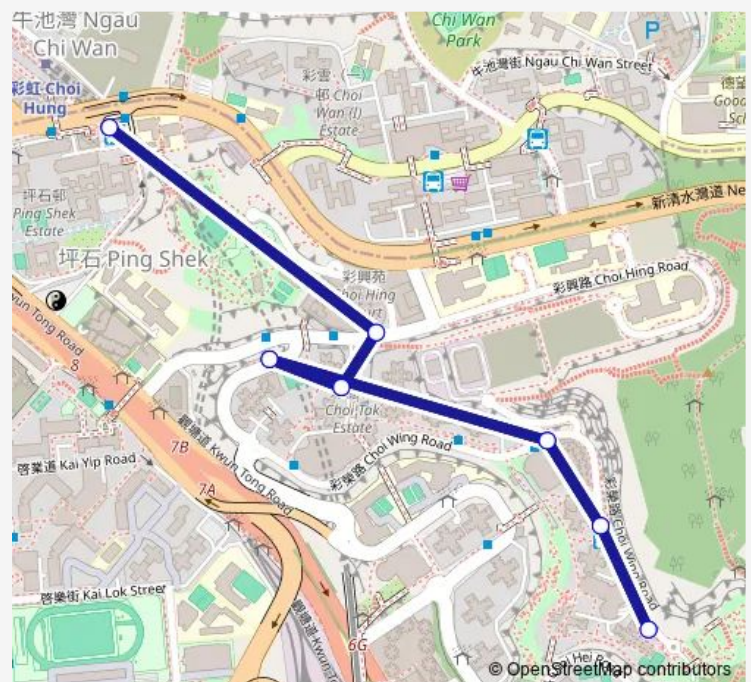

Bus 83a Choi Fook Estate - Ping Shek (Special Service Route)

[Go to website](#)

Direction

Choi Wing Road, Near Choi Foon House, Choi Fook Estate — Ping Shek Public Transport Interchange 1/F

7 stops

[Open route schedule](#)

Choi TAK Access Road, Near Choi Shing House

Choi Hing Road, Near Choi WUI House, Choi Hing Court

Ping Shek Public Transport Interchange 1/F

Route schedule

Choi Wing Road, Near Choi Foon House, Choi Fook Estate — Ping Shek Public Transport Interchange 1/F

Monday	06:30-00:06 ⁺¹
Tuesday	06:30-00:06 ⁺¹
Wednesday	06:30-00:06 ⁺¹
Thursday	06:30-00:06 ⁺¹
Friday	06:30-00:06 ⁺¹
Saturday	06:30-00:06 ⁺¹
Sunday	06:30-00:06 ⁺¹

Route info

Direction: Choi Wing Road, Near Choi Foon House, Choi Fook Estate

Stops: 7

Trip Duration: 0 hour 7 min

■ 83a — Choi Fook Estate - Ping Shek (Special Service Route)

Direction

Ping Shek Public Transport Interchange 1/F — Choi Wing Road, Near Choi Foon House, Choi Fook Estate