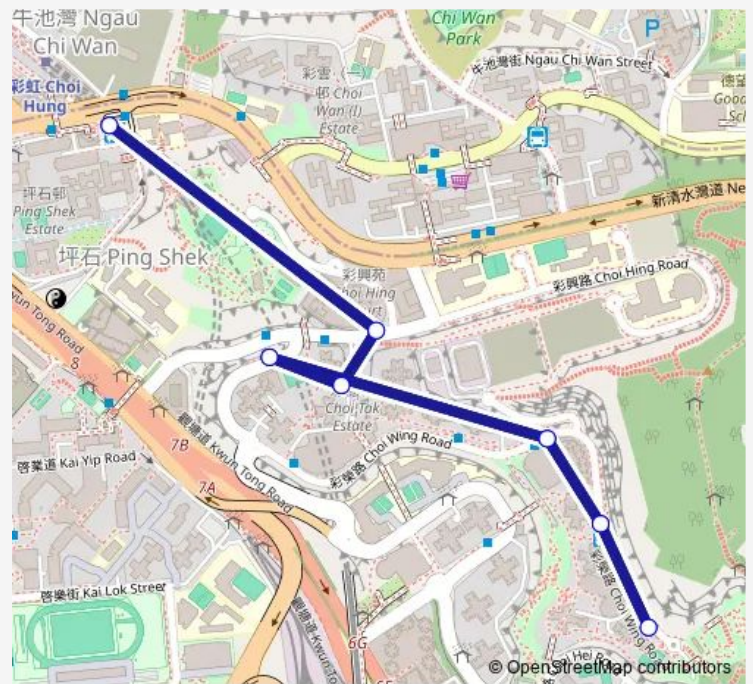

Bus 83A Choi Fook Estate - Ping Shek (Special Service Route)

[Go to website](#)

Direction
 CHOI WING ROAD, NEAR CHOI FOON HOUSE, CHOI FOOK ESTATE — PING SHEK PUBLIC TRANSPORT INTERCHANGE 1/F

7 stops

[Open route schedule](#)

- CHOI WING ROAD, NEAR CHOI FOON HOUSE, CHOI FOOK ESTATE
- CHOI WING ROAD, NEAR CHOI SIN HOUSE, CHOI FOOK ESTATE
- CHOI WING ROAD, NEAR CHOI WO HOUSE, CHOI FOOK ESTATE
- CHOI WING ROAD, OPPOSITE CHOI YAN HOUSE, CHOI TAK ESTATE
- CHOI TAK ACCESS ROAD, NEAR CHOI SHING HOUSE
- CHOI HING ROAD, NEAR CHOI WUI HOUSE, CHOI HING COURT
- PING SHEK PUBLIC TRANSPORT INTERCHANGE 1/F

Route schedule
 CHOI WING ROAD, NEAR CHOI FOON HOUSE, CHOI FOOK ESTATE — PING SHEK PUBLIC TRANSPORT INTERCHANGE 1/F

Monday	06:30-00:06 ⁺¹
Tuesday	06:30-00:06 ⁺¹
Wednesday	06:30-00:06 ⁺¹
Thursday	06:30-00:06 ⁺¹
Friday	06:30-00:06 ⁺¹
Saturday	06:30-00:06 ⁺¹
Sunday	06:30-00:06 ⁺¹

Route info

Direction: CHOI WING ROAD, NEAR CHOI FOON HOUSE, CHOI FOOK ESTATE

Stops: 7

Trip Duration: 0 hour 7 min

Direction

PING SHEK PUBLIC TRANSPORT INTERCHANGE 1/F
— CHOI WING ROAD, NEAR CHOI FOON HOUSE, CHOI
FOOK ESTATE