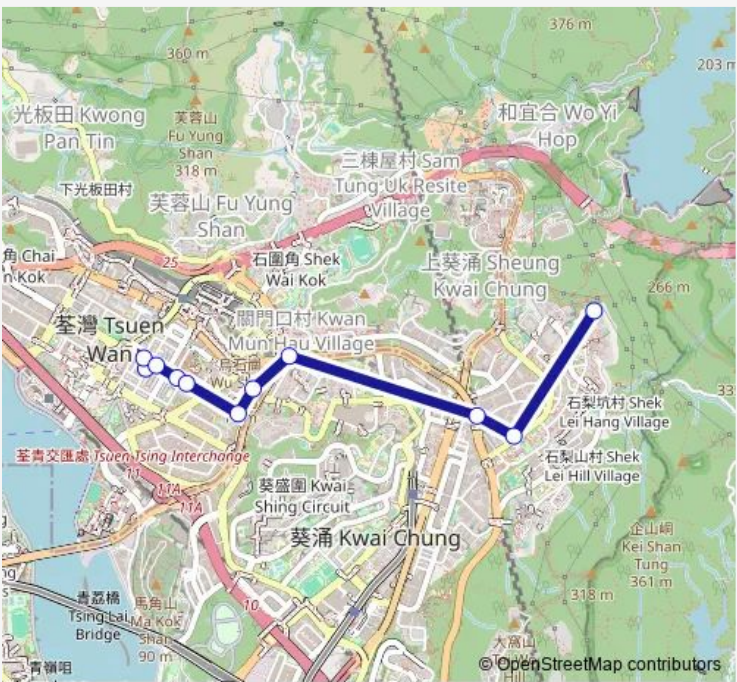

**Bus 83a Tsuen WAN (Chuen Lung Street) - ON YAM Estate (ON Chit Street)**

[Go to website](#)

**Direction**  
 Tsuen WAN (Chuen Lung Street) — ON YAM Estate (ON Chit Street)  
 11 stops  
[Open route schedule](#)

- Tsuen WAN (Chuen Lung Street)
- SHA Tsui Road Outside Lady Trench Polyclinic
- SHA Tsui Road Outside House NO. 249
- SHA Tsui Road Outside House NO. 285
- SHA Tsui Road Outside House NO. 305
- SHA Tsui Road Outside NEW Haven
- Tsuen FU Street Outside Tsuen FU Street Garden|Tsuen FU Street, Near Smartland, East Asia Gardens
- Castle Peak Road-Kwai Chung Outside TAI WO HAU Station|Castle Peak Road - Tsuen WAN Outside TAI WO HAU MTR Station|Castle Peak Road-Tsuen WAN Outside TAI WO HAU MTR Station|Tai WO HAU Station, Exit B
- Castle Peak Road-Kwai Chung Outside House NO. 450-454|Castle Peak Road-Kwai Chung Near Ping LAI Path|Castle Peak Road-Kwai Chung Outside House NO. 454
- WO YI HOP Road Outside THE Apex
- ON YAM Estate (ON Chit Street)

**Route info**  
 Direction: Tsuen WAN (Chuen Lung Street)  
 Stops: 11  
 Trip Duration: 0 hour 18 min

## Route info

Direction: ON YAM Estate (ON Chit Street)

Stops: 9

Trip Duration: 0 hour 18 min

83a Bus time schedules and route maps are available in an offline PDF at busmaps.com. Use the busmaps.com website to see live bus times, train schedule or subway schedule, and step-by-step directions for all public transit in Tsuen Wan