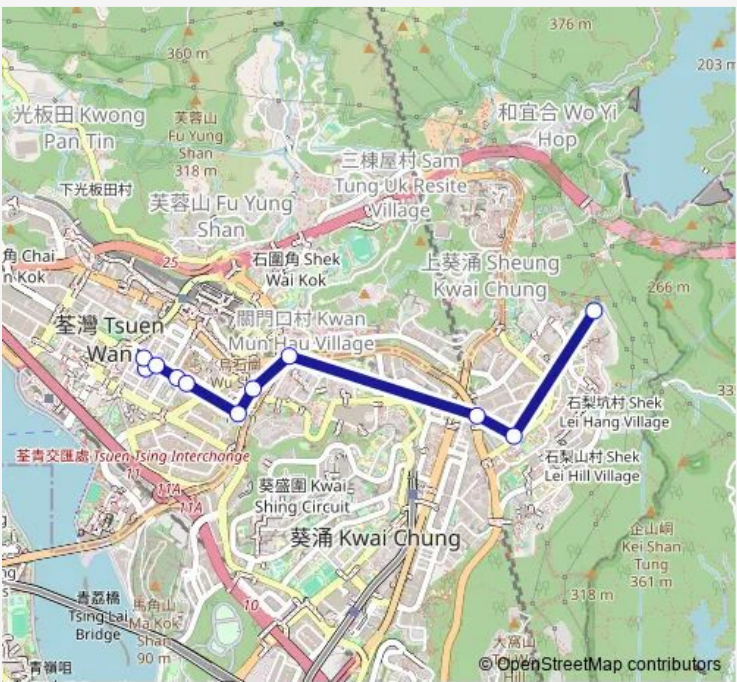

Bus 83A Tsuen WAN (Chuen Lung Street) - ON YAM Estate (ON Chit Street)

[Go to website](#)

Direction
 TSUEN WAN (CHUEN LUNG STREET) — ON YAM ES-TATE (ON CHIT STREET)
 11 stops
[Open route schedule](#)

- TSUEN WAN (CHUEN LUNG STREET)
- SHA TSUI ROAD OUTSIDE LADY TRENCH POLYCLINIC
- SHA TSUI ROAD OUTSIDE HOUSE NO. 249
- SHA TSUI ROAD OUTSIDE HOUSE NO. 285
- SHA TSUI ROAD OUTSIDE HOUSE NO. 305
- SHA TSUI ROAD OUTSIDE NEW HAVEN
- TSUEN FU STREET OUTSIDE TSUEN FU STREET GARDEN|TSUEN FU STREET, NEAR SMARTLAND, EAST ASIA GARDENS
- CASTLE PEAK ROAD-KWAI CHUNG OUTSIDE TAI WO HAU STATION|CASTLE PEAK ROAD - TSUEN WAN OUTSIDE TAI WO HAU MTR STATION|CASTLE PEAK ROAD-TSUEN WAN OUTSIDE TAI WO HAU MTR STATION|TAI WO HAU STATION, EXIT B
- CASTLE PEAK ROAD-KWAI CHUNG OUTSIDE HOUSE NO. 450-454|CASTLE PEAK ROAD-KWAI CHUNG NEAR PING LAI PATH|CASTLE PEAK ROAD-KWAI CHUNG OUTSIDE HOUSE NO. 454
- WO YI HOP ROAD OUTSIDE THE APEX
- ON YAM ESTATE (ON CHIT STREET)

Route schedule
 TSUEN WAN (CHUEN LUNG STREET) — ON YAM ES-TATE (ON CHIT STREET)

Monday	06:00-22:55
Tuesday	06:00-22:55
Wednesday	06:00-22:55
Thursday	06:00-22:55
Friday	06:00-22:55
Saturday	06:00-22:55
Sunday	06:00-22:55

Route info
 Direction: TSUEN WAN (CHUEN LUNG STREET)
 Stops: 11
 Trip Duration: 0 hour 18 min

Direction

ON YAM ESTATE (ON CHIT STREET) — TSUEN WAN (CHUEN LUNG STREET)

9 stops

[Open route schedule](#)

ON YAM ESTATE (ON CHIT STREET)

Saturday 06:30-22:30

Sunday 06:30-22:30

Route info

Direction: ON YAM ESTATE (ON CHIT STREET)

Stops: 9

Trip Duration: 0 hour 18 min

83A Bus time schedules and route maps are available in an offline PDF at busmaps.com. Use the busmaps.com website to see live bus times, train schedule or subway schedule, and step-by-step directions for all public transit in Tsuen Wan