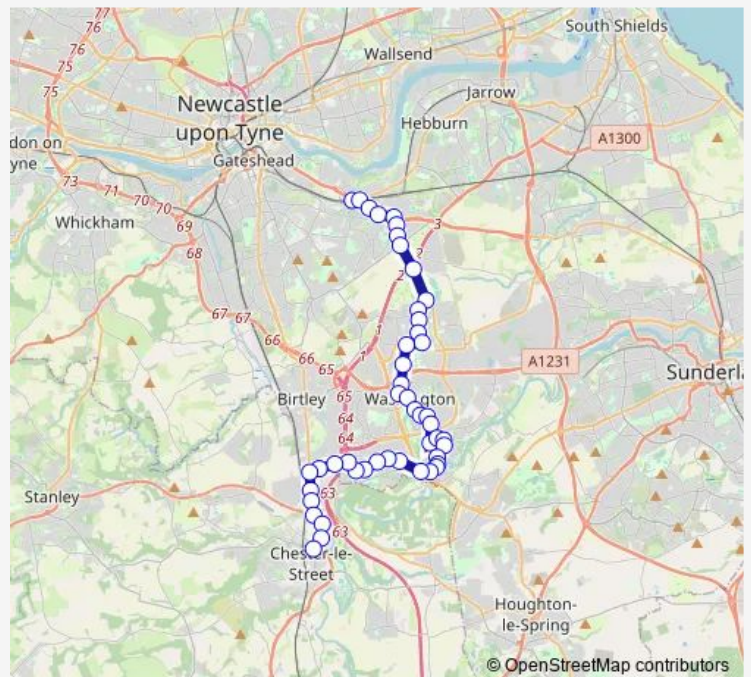

Bus 83A Heworth - Chester le Street

[Go to website](#)

Direction

Heworth Interchange — Front Street

47 stops

[Open route schedule](#)

- Heworth Interchange
- Heworth Felling By-Pass
- Felling Bypass-Ennerdale
- Felling Bypass-Henderson Gardens
- Sunderland Road - Kirkwood Gardens
- Lingey Lane-St Georges Court
- Lingey Lane-Montrose Drive
- New Road
- Follingsby Roundabout
- Stephenson Road-School
- Heworth Road-School
- Heworth Road-Douglas Terrace
- Heworth Road-The Drive
- Concord Bus Station
- Albany Way - Borrowdale
- Albany Way - Windlass Lane
- Washington Retail Park
- Washington Galleries Bus Station
- Police Link Road - Leisure Centre
- Titchfield Road
- Easby Road

Route schedule

Heworth Interchange — Front Street

Monday	06:15
Tuesday	06:15
Wednesday	06:15
Thursday	06:15
Friday	06:15
Saturday	—
Sunday	—

Route info

Direction: Heworth Interchange

Stops: 47

Trip Duration: 0 hour 41 min

83A — Heworth - Chester le Street

Parkway-Glastonbury

Biddick Lane-School

Washington Arts Centre

Fallowfield Way-Footbridge

Fallowfield Way-Farrier Close

Fallowfield Way - Fernlea Close

Fallowfield Way-Rivermead

Station Road - Worm Hill Terrace

Bonemill Lane - Station Road

Bonemill Lane-James Steel Park

Bonemill Lane - Biddick Lane

Harraton

Vigo Lane-Sycamore Avenue

Vigo Lane-Harwood Close

Vigo Lane