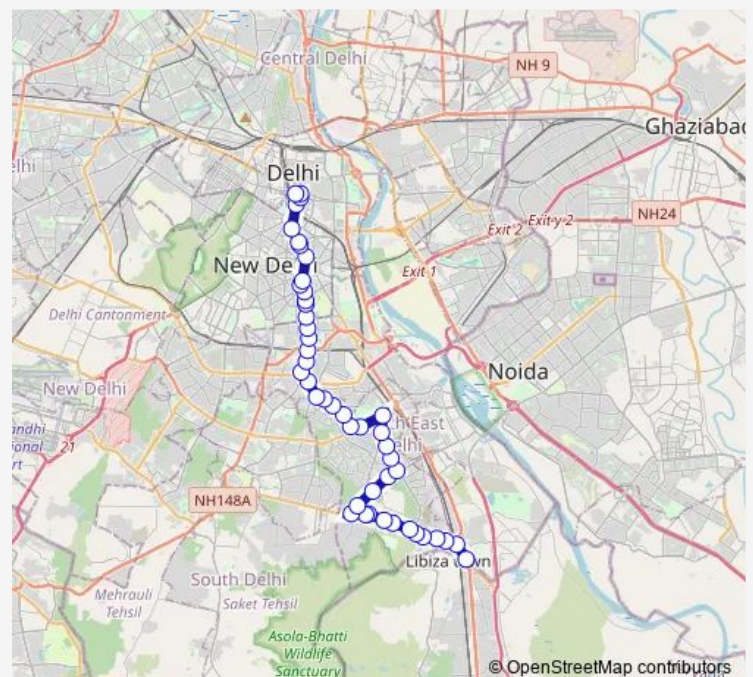

Govind Puri Metro Station

Kalkaji Mandir

Nehru Place Terminal

Route schedule

Badarpur Border (T) — New Delhi Railway Station Gate 2

Monday 06:25-18:35

Tuesday 06:25-18:35

Wednesday 06:25-18:35

Thursday 06:25-18:35

Friday 06:25-18:35

Saturday 06:25-18:35

Sunday 06:25-18:35

Route info

Direction: Badarpur Border (T)

Stops: 46

Trip Duration: 1 hour 40 min

440adown

BusMaps

Nehru Place

Sant Nagar

Kailash Colony

Lady Shri Ram College

Central School (Kv)

Andrews Ganj