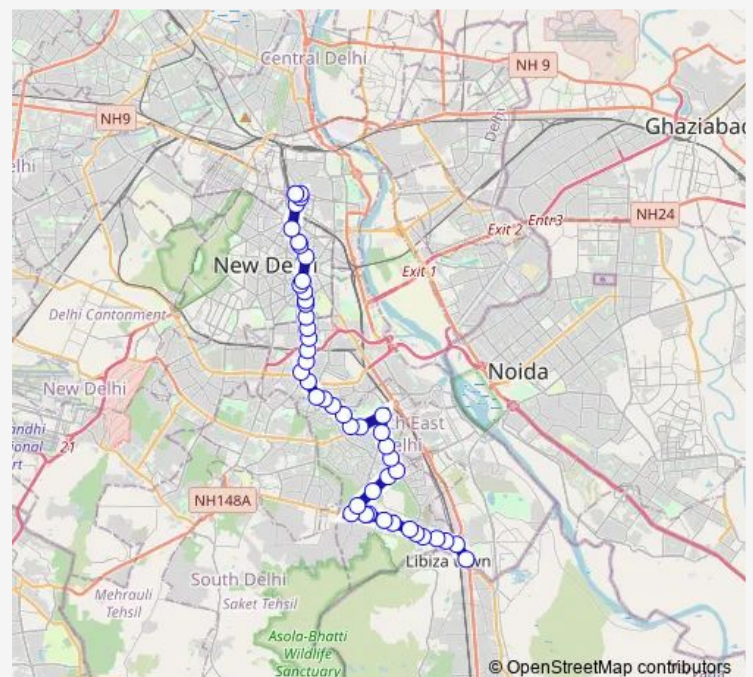

Govind Puri Metro Station

Kalkaji Mandir

Nehru Place Terminal

Route schedule

Badarpur Border (T) — New Delhi Railway Station Gate 2

Monday 06:25-18:35

Tuesday 06:25-18:35

Wednesday 06:25-18:35

Thursday 06:25-18:35

Friday 06:25-18:35

Saturday 06:25-18:35

Sunday 06:25-18:35

Route info

Direction: Badarpur Border (T)

Stops: 46

Trip Duration: 1 hour 40 min

440adown

BusMaps

Nehru Place

Sant Nagar

Kailash Colony

Lady Shri Ram College

Central School (Kv)

Andrews Ganj